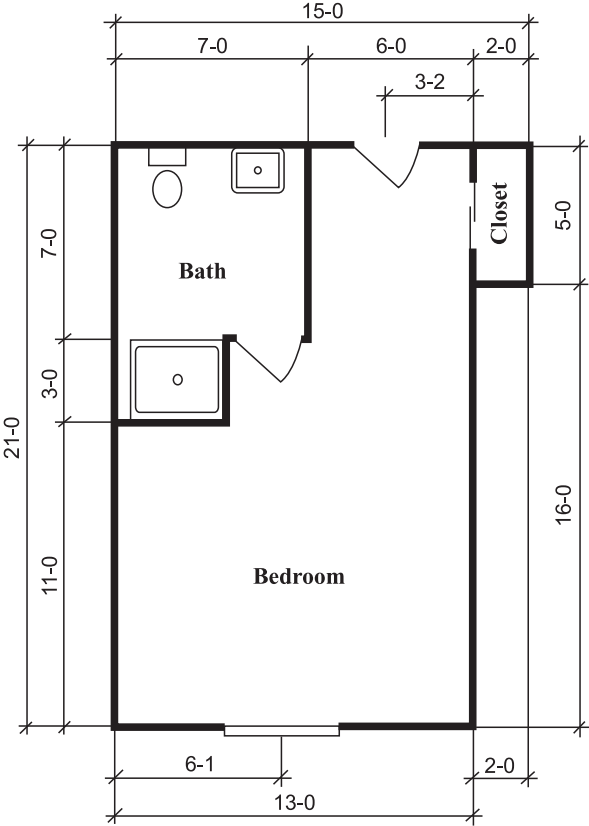

# CLARE BRIDGE HAMILTON

**SEMI-PRIVATE SUITE**

**PRIVATE SUITE**

1645 Whitehorse-Mercerville Road  
 Hamilton, New Jersey 08619  
**(609) 586-4000**  
[www.brookdaleliving.com](http://www.brookdaleliving.com)

*Floor plans may vary based on location. All dimensions are approximate.*