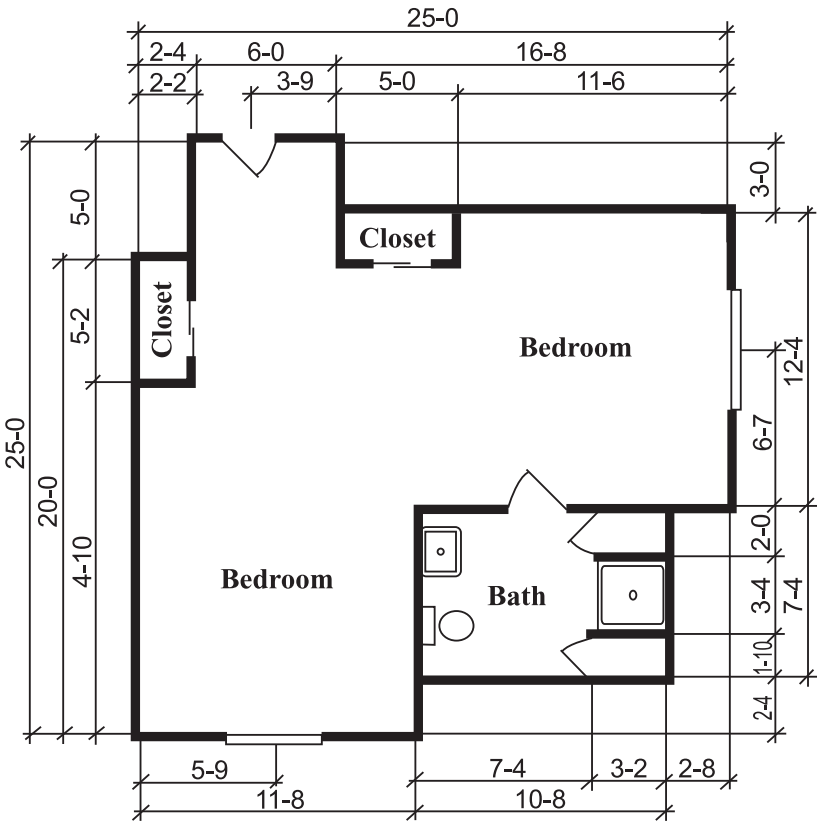

# CLARE BRIDGE HAMILTON

**SEMI-PRIVATE SUITE**

**PRIVATE SUITE**

1645 Whitehorse-Mercerville Road  
 Hamilton, New Jersey 08619  
**(609) 586-4000**  
[www.brookdaleliving.com](http://www.brookdaleliving.com)

*Floor plans may vary based on location. All dimensions are approximate.*