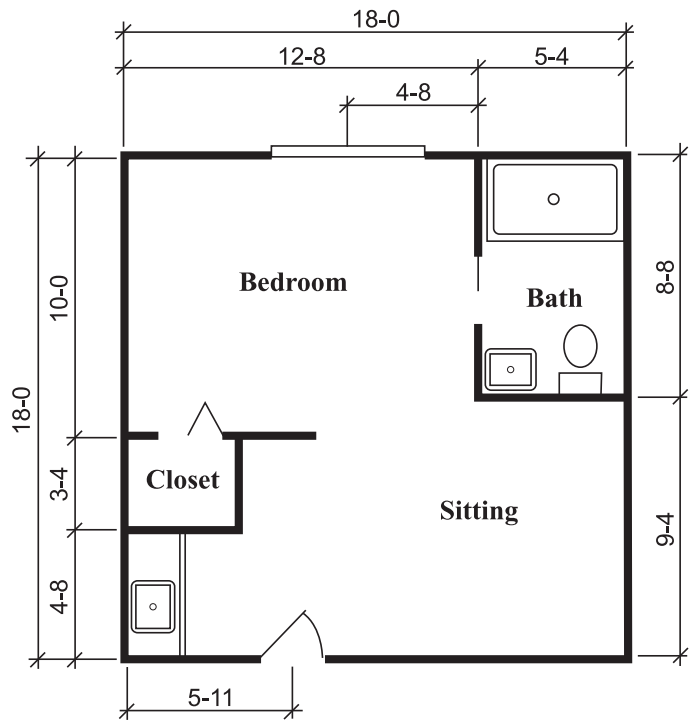

STERLING HOUSE TEQUESTA

SILVERDALE SUITE

One Bedroom, One Bath
288 Square Feet

TOWNSEND SUITE

One Bedroom, One Bath
324 Square Feet

RICHMOND SUITE

One Bedroom, One Bath
360 Square Feet

HAWTHORNE I SUITE

One Bedroom, One Bath
410 Square Feet