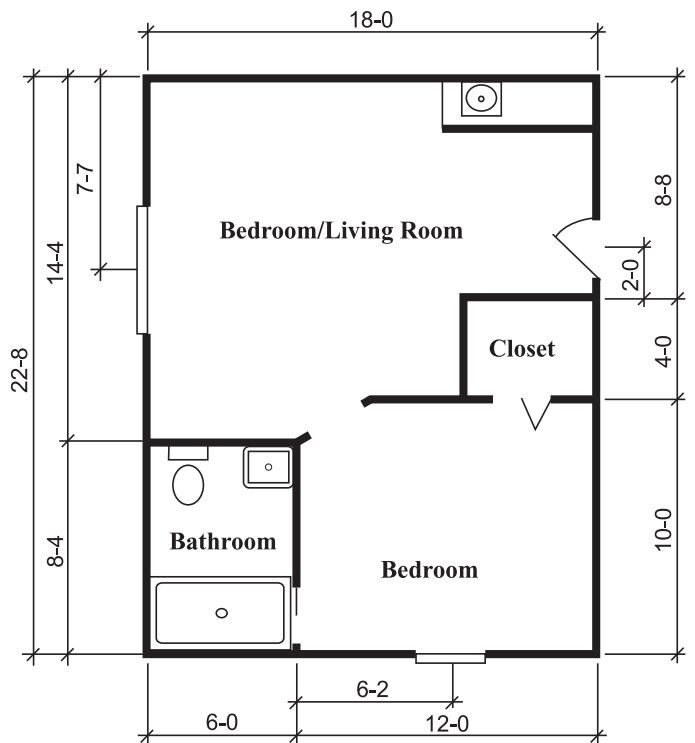

STERLING HOUSE TEQUESTA

SILVERDALE SUITE

One Bedroom, One Bath
288 Square Feet

TOWNSEND SUITE

One Bedroom, One Bath
324 Square Feet

RICHMOND SUITE

One Bedroom, One Bath
360 Square Feet

HAWTHORNE I SUITE

One Bedroom, One Bath
410 Square Feet