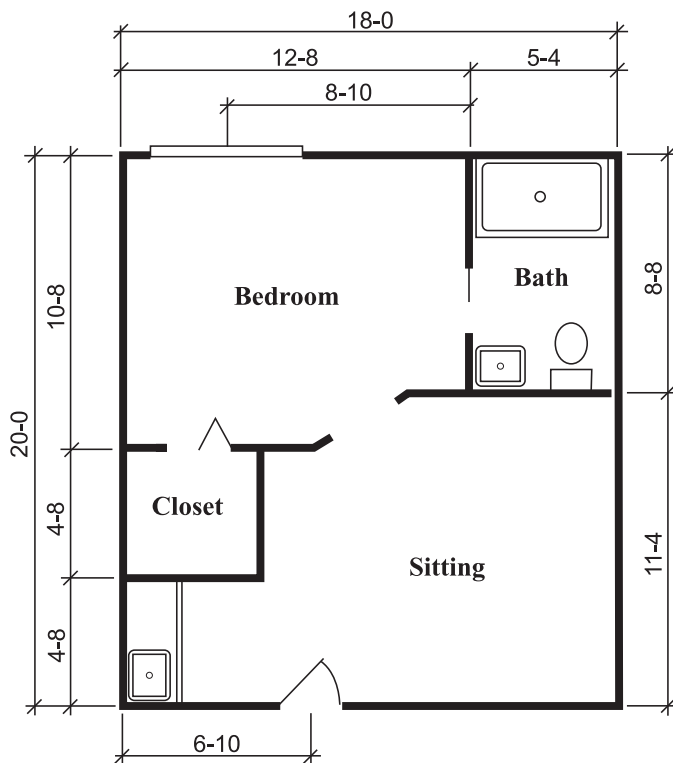

STERLING HOUSE TEQUESTA

SILVERDALE SUITE

One Bedroom, One Bath
288 Square Feet

TOWNSEND SUITE

One Bedroom, One Bath
324 Square Feet

RICHMOND SUITE

One Bedroom, One Bath
360 Square Feet

HAWTHORNE I SUITE

One Bedroom, One Bath
410 Square Feet