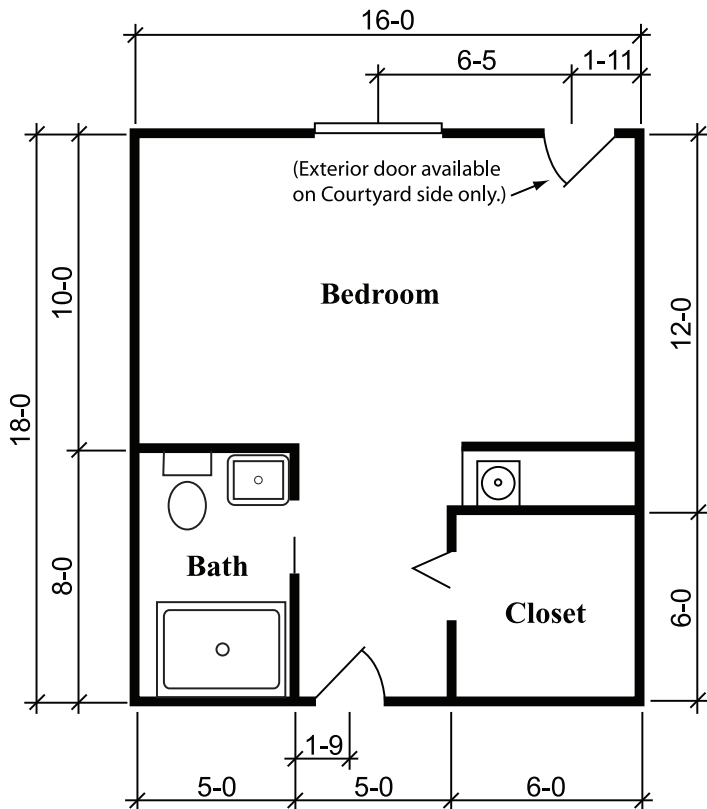

STERLING HOUSE TEQUESTA

SILVERDALE SUITE

One Bedroom, One Bath
288 Square Feet

TOWNSEND SUITE

One Bedroom, One Bath
324 Square Feet

RICHMOND SUITE

One Bedroom, One Bath
360 Square Feet

HAWTHORNE I SUITE

One Bedroom, One Bath
410 Square Feet