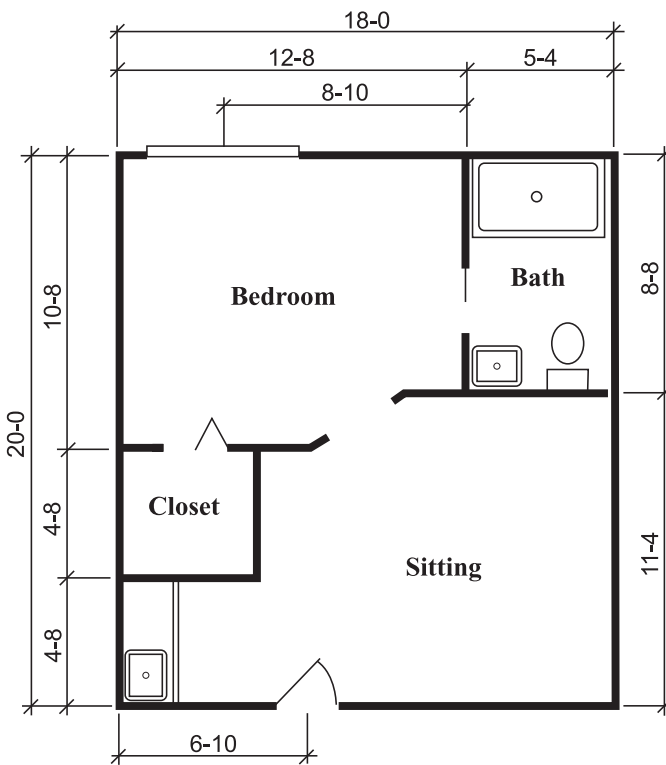

## SILVERDALE SUITE

One Bedroom, One Bath  
288 Square Feet

## TOWNSEND SUITE

One Bedroom, One Bath  
324 Square Feet

## RICHMOND SUITE

One Bedroom, One Bath  
360 Square Feet

## HAWTHORNE I SUITE

One Bedroom, One Bath  
410 Square Feet