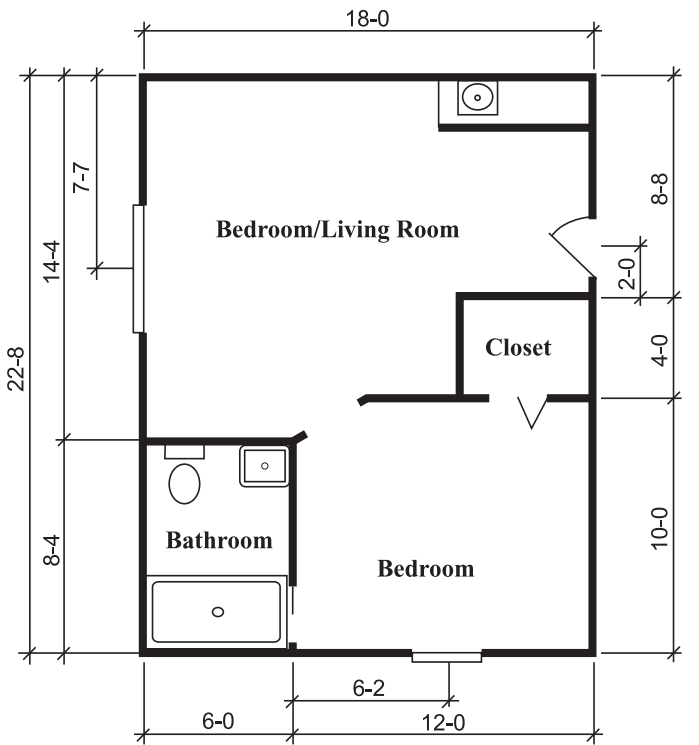

## SILVERDALE SUITE

One Bedroom, One Bath  
288 Square Feet

## TOWNSEND SUITE

One Bedroom, One Bath  
324 Square Feet

## RICHMOND SUITE

One Bedroom, One Bath  
360 Square Feet

## HAWTHORNE I SUITE

One Bedroom, One Bath  
410 Square Feet