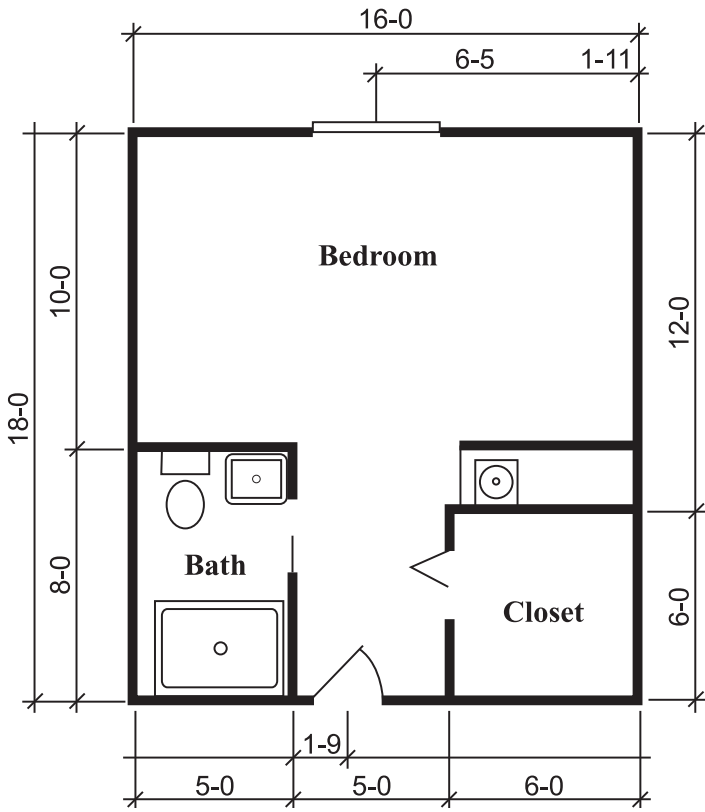

## SILVERDALE SUITE

One Bedroom, One Bath  
288 Square Feet

## TOWNSEND SUITE

One Bedroom, One Bath  
324 Square Feet

## RICHMOND SUITE

One Bedroom, One Bath  
360 Square Feet

## HAWTHORNE I SUITE

One Bedroom, One Bath  
410 Square Feet