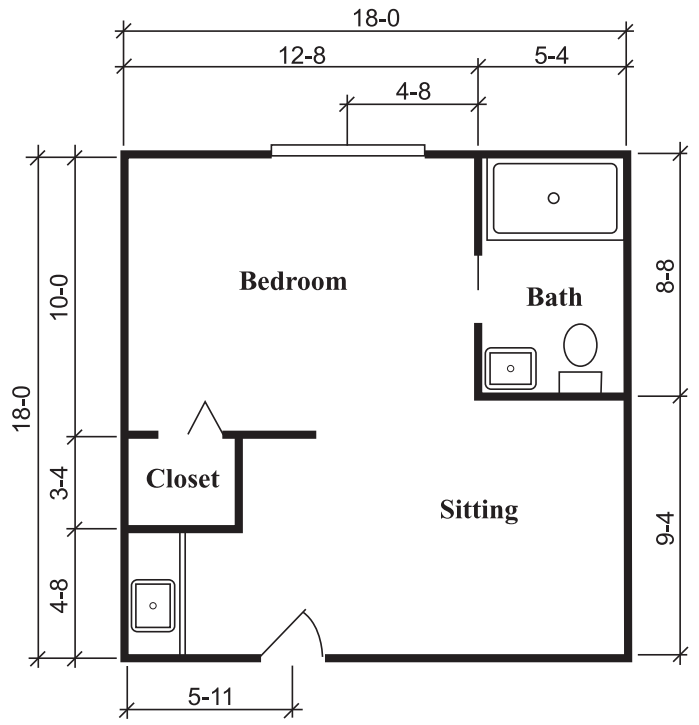

## SILVERDALE SUITE

One Bedroom, One Bath  
288 Square Feet

## TOWNSEND SUITE

One Bedroom, One Bath  
324 Square Feet

## RICHMOND SUITE

One Bedroom, One Bath  
360 Square Feet

## HAWTHORNE I SUITE

One Bedroom, One Bath  
410 Square Feet