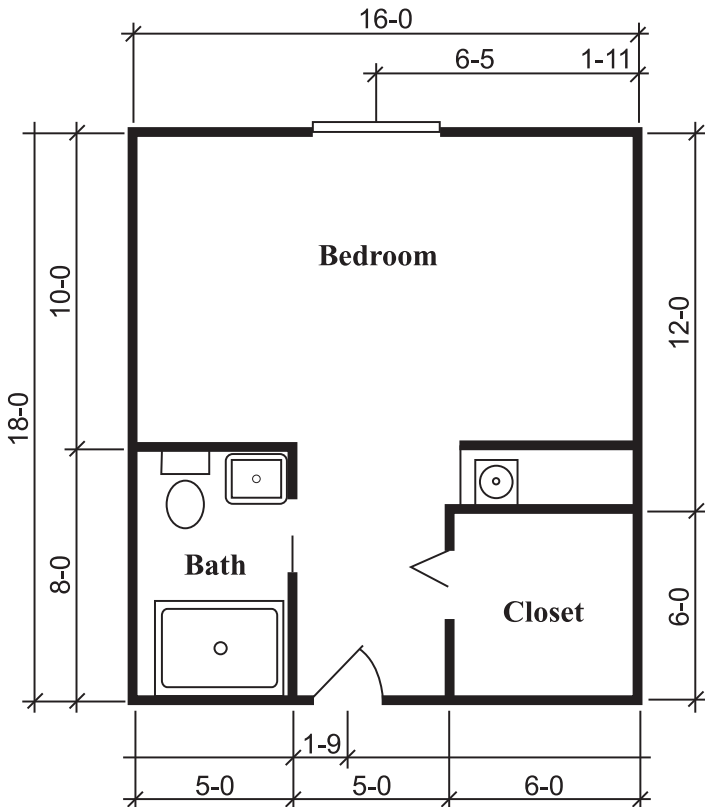

STERLING HOUSE PANAMA CITY

SILVERDALE SUITE

One Bedroom, One Bath
288 Square Feet

TOWNSEND SUITE

One Bedroom, One Bath
324 Square Feet

RICHMOND SUITE

One Bedroom, One Bath
360 Square Feet

HAWTHORNE II SUITE

One Bedroom, One Bath
442 Square Feet