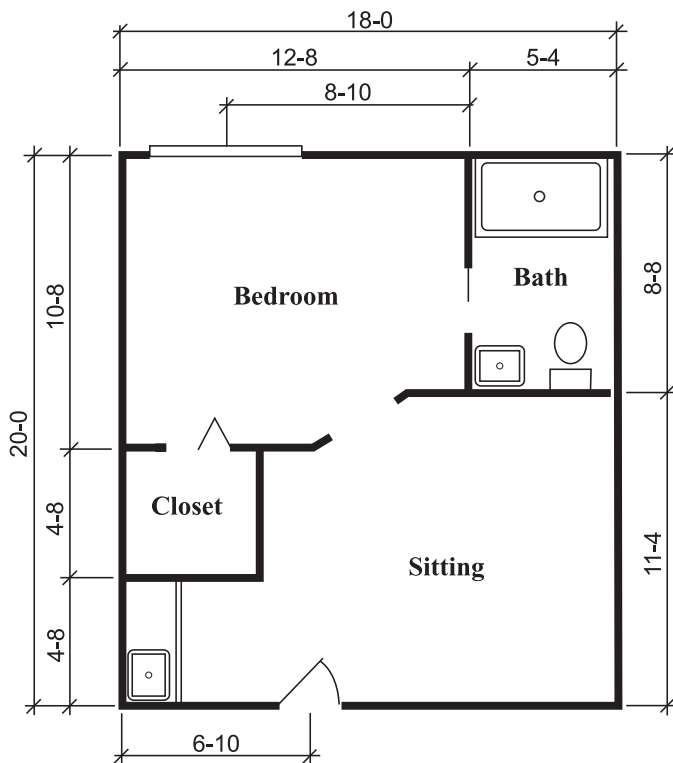

STERLING HOUSE PANAMA CITY

SILVERDALE SUITE

One Bedroom, One Bath
288 Square Feet

TOWNSEND SUITE

One Bedroom, One Bath
324 Square Feet

RICHMOND SUITE

One Bedroom, One Bath
360 Square Feet

HAWTHORNE II SUITE

One Bedroom, One Bath
442 Square Feet