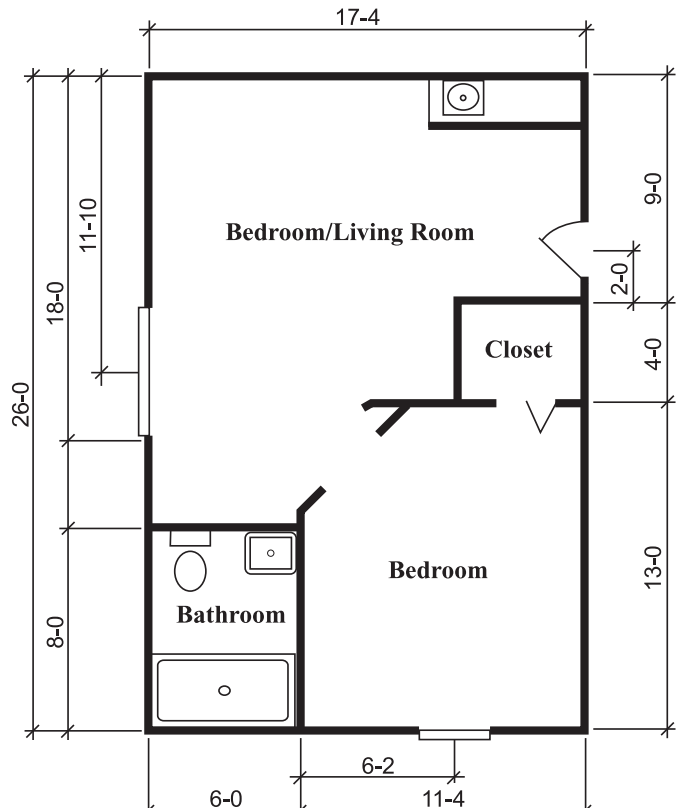

STERLING HOUSE PANAMA CITY

SILVERDALE SUITE

One Bedroom, One Bath
288 Square Feet

TOWNSEND SUITE

One Bedroom, One Bath
324 Square Feet

RICHMOND SUITE

One Bedroom, One Bath
360 Square Feet

HAWTHORNE II SUITE

One Bedroom, One Bath
442 Square Feet