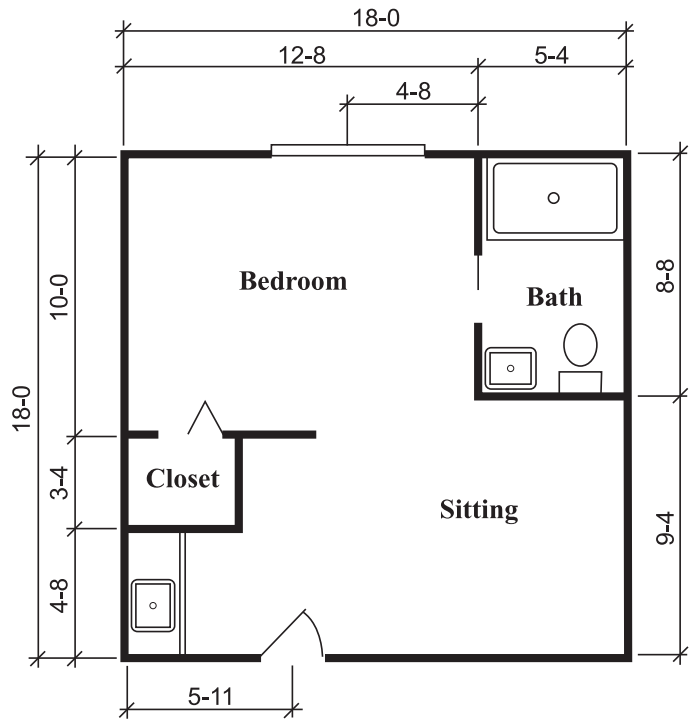

STERLING HOUSE PANAMA CITY

SILVERDALE SUITE

One Bedroom, One Bath
288 Square Feet

TOWNSEND SUITE

One Bedroom, One Bath
324 Square Feet

RICHMOND SUITE

One Bedroom, One Bath
360 Square Feet

HAWTHORNE II SUITE

One Bedroom, One Bath
442 Square Feet