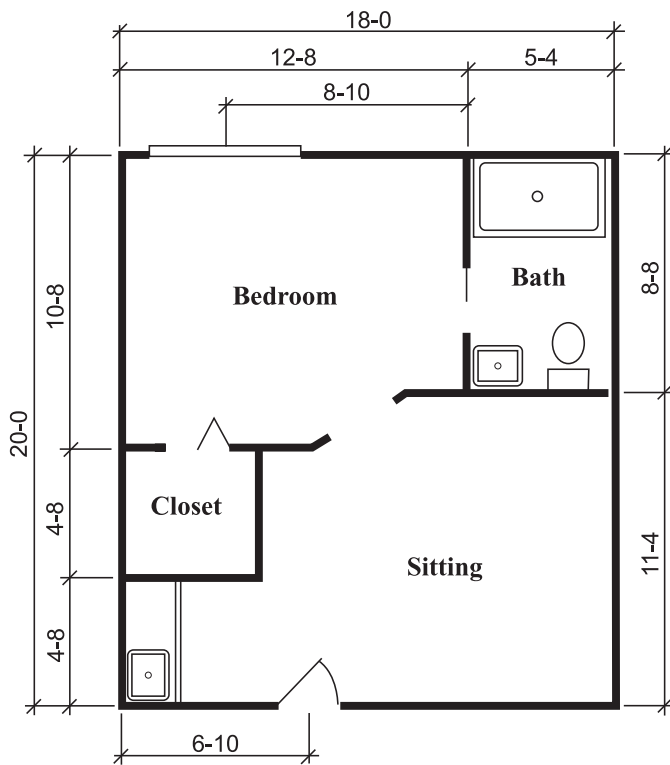

STERLING HOUSE LEHIGH ACRES

SILVERDALE SUITE

One Bedroom, One Bath
288 Square Feet

TOWNSEND SUITE

One Bedroom, One Bath
324 Square Feet

RICHMOND SUITE

One Bedroom, One Bath
360 Square Feet

HAWTHORNE I SUITE

One Bedroom, One Bath
410 Square Feet