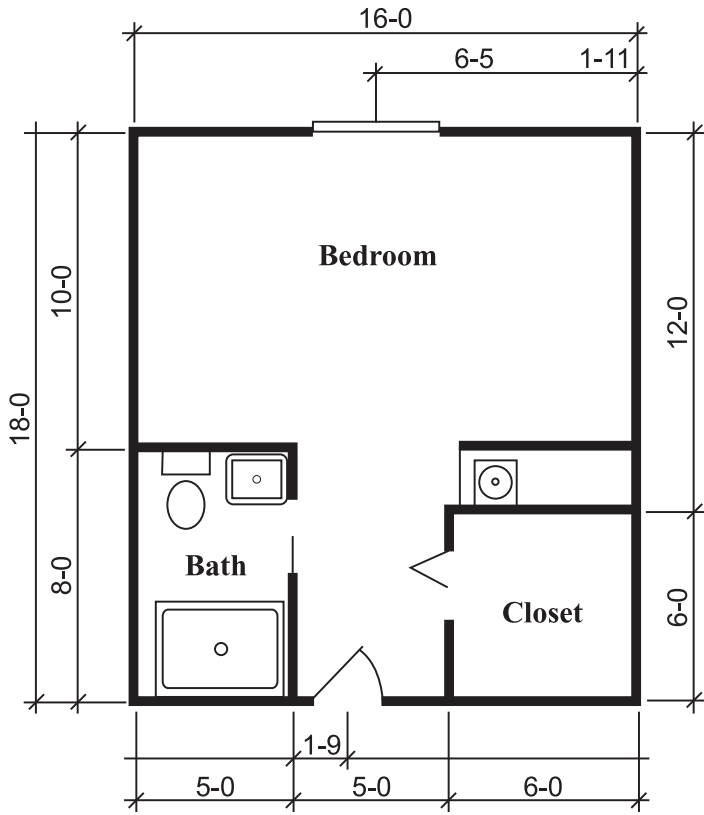

STERLING HOUSE LEHIGH ACRES

SILVERDALE SUITE

One Bedroom, One Bath
288 Square Feet

TOWNSEND SUITE

One Bedroom, One Bath
324 Square Feet

RICHMOND SUITE

One Bedroom, One Bath
360 Square Feet

HAWTHORNE I SUITE

One Bedroom, One Bath
410 Square Feet