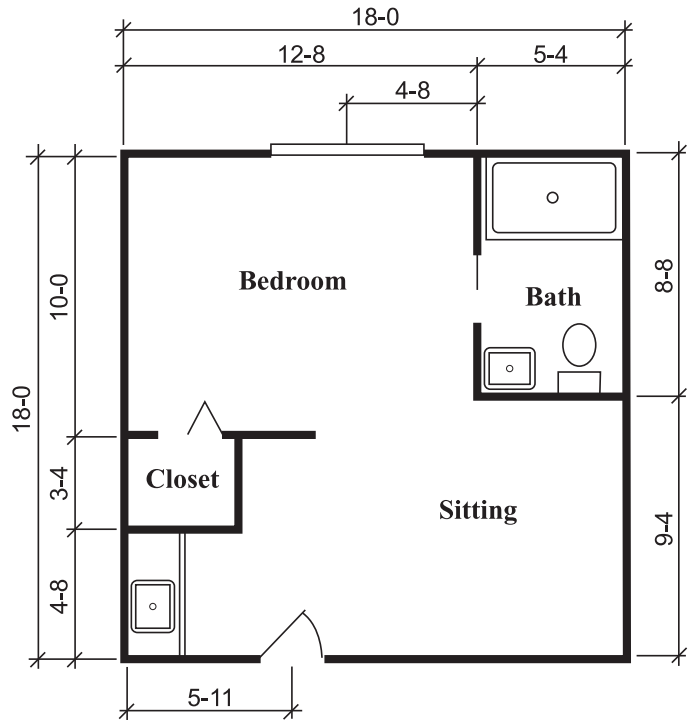

STERLING HOUSE LEHIGH ACRES

SILVERDALE SUITE

One Bedroom, One Bath
288 Square Feet

TOWNSEND SUITE

One Bedroom, One Bath
324 Square Feet

RICHMOND SUITE

One Bedroom, One Bath
360 Square Feet

HAWTHORNE I SUITE

One Bedroom, One Bath
410 Square Feet