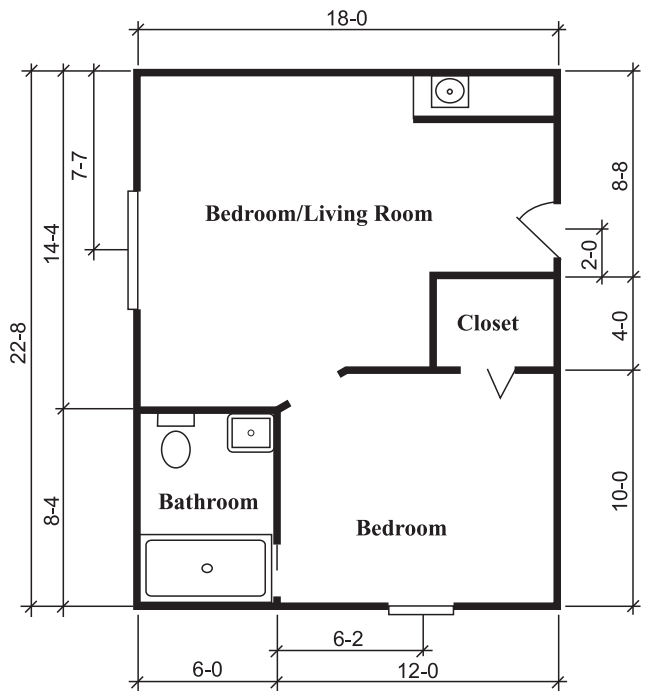

STERLING HOUSE LEHIGH ACRES

SILVERDALE SUITE

One Bedroom, One Bath
288 Square Feet

TOWNSEND SUITE

One Bedroom, One Bath
324 Square Feet

RICHMOND SUITE

One Bedroom, One Bath
360 Square Feet

HAWTHORNE I SUITE

One Bedroom, One Bath
410 Square Feet