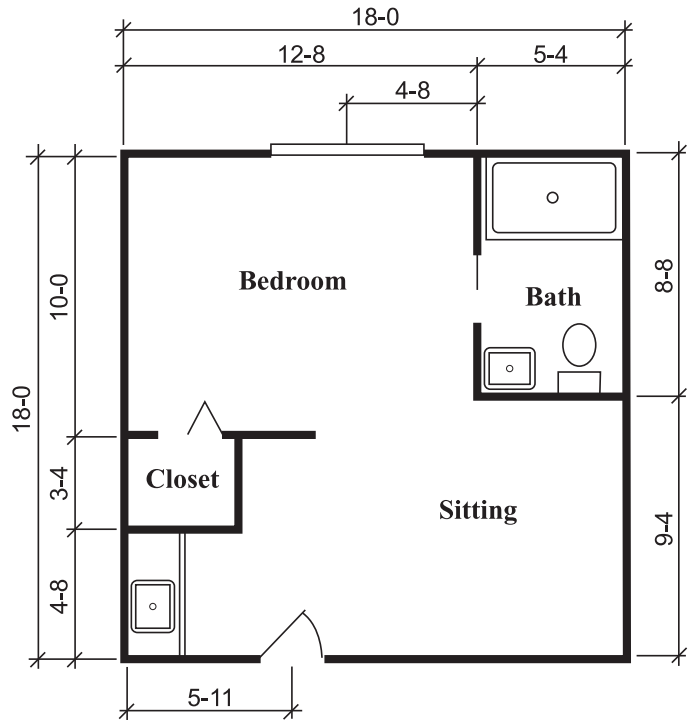

STERLING HOUSE JACKSONVILLE

SILVERDALE SUITE

One Bedroom, One Bath
288 Square Feet

TOWNSEND SUITE

One Bedroom, One Bath
324 Square Feet

RICHMOND SUITE

One Bedroom, One Bath
360 Square Feet

HAWTHORNE I SUITE

One Bedroom, One Bath
410 Square Feet