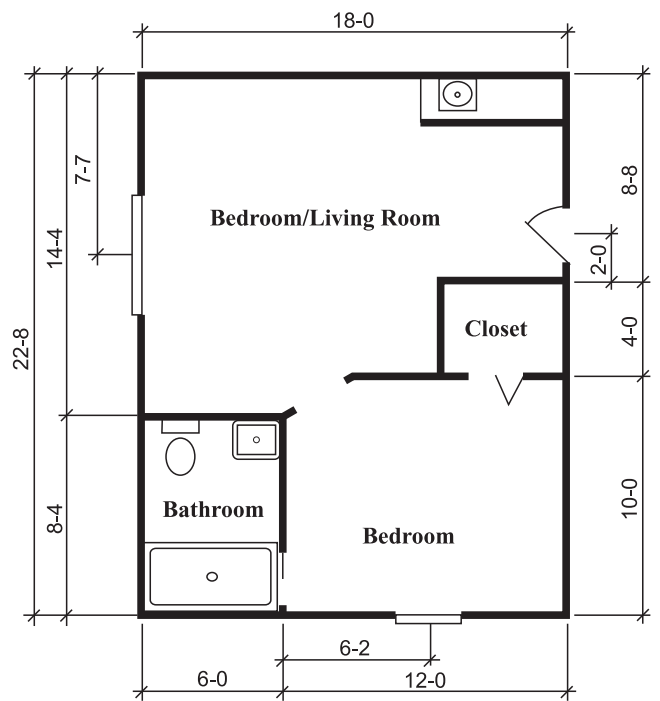

STERLING HOUSE JACKSONVILLE

SILVERDALE SUITE

One Bedroom, One Bath
288 Square Feet

TOWNSEND SUITE

One Bedroom, One Bath
324 Square Feet

RICHMOND SUITE

One Bedroom, One Bath
360 Square Feet

HAWTHORNE I SUITE

One Bedroom, One Bath
410 Square Feet