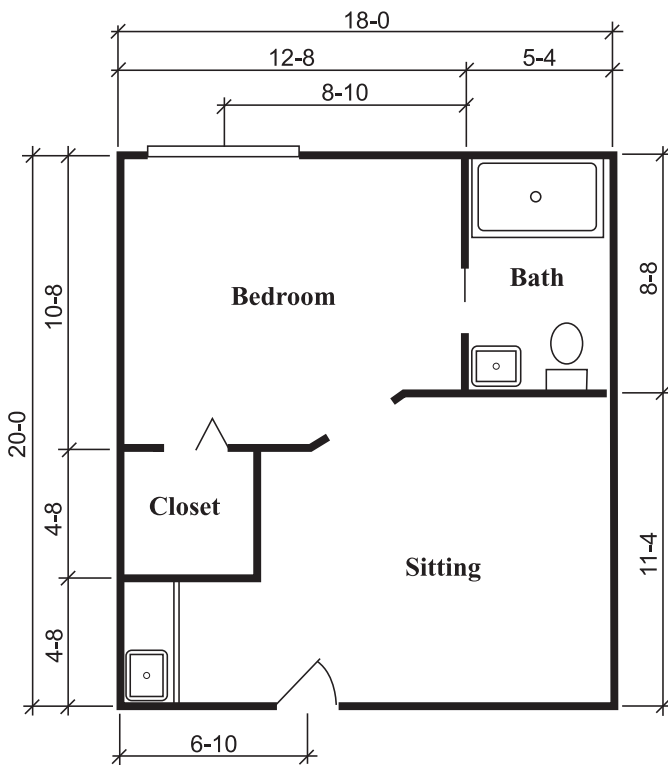

STERLING HOUSE JACKSONVILLE

SILVERDALE SUITE

One Bedroom, One Bath
288 Square Feet

TOWNSEND SUITE

One Bedroom, One Bath
324 Square Feet

RICHMOND SUITE

One Bedroom, One Bath
360 Square Feet

HAWTHORNE I SUITE

One Bedroom, One Bath
410 Square Feet