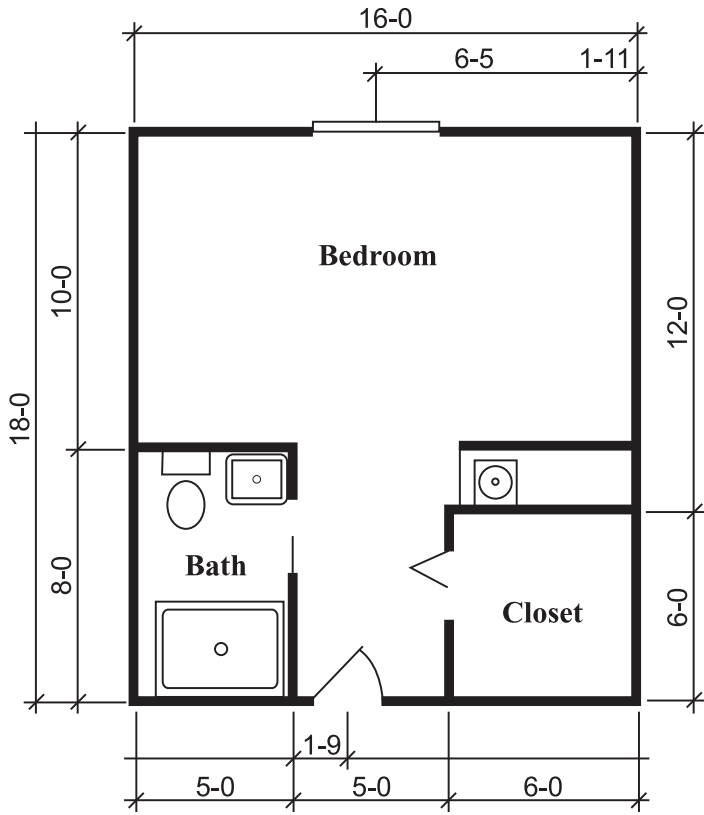

STERLING HOUSE JACKSONVILLE

SILVERDALE SUITE

One Bedroom, One Bath
288 Square Feet

TOWNSEND SUITE

One Bedroom, One Bath
324 Square Feet

RICHMOND SUITE

One Bedroom, One Bath
360 Square Feet

HAWTHORNE I SUITE

One Bedroom, One Bath
410 Square Feet