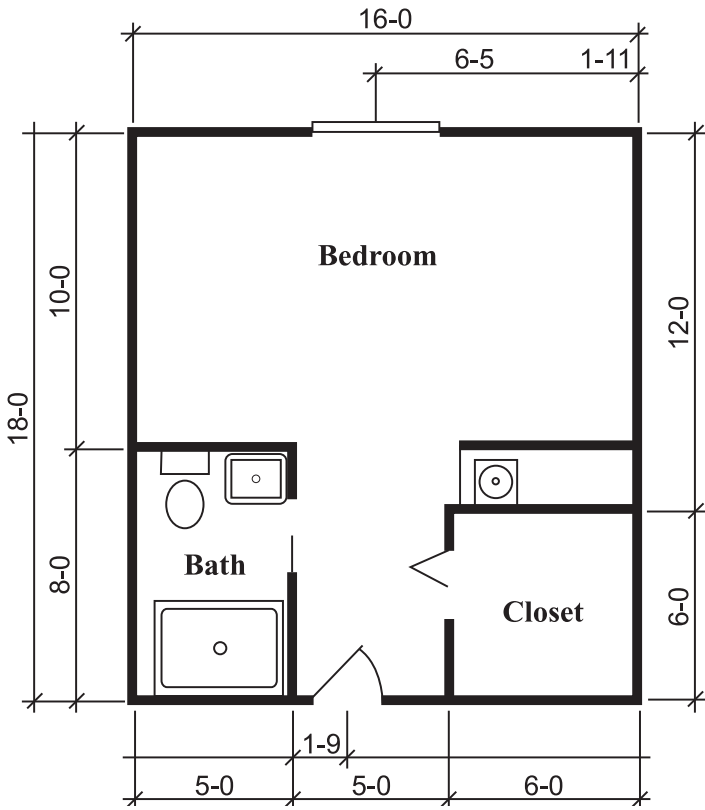

STERLING HOUSE NORTH AUGUSTA

SILVERDALE SUITE
One Bedroom, One Bath
288 Square Feet

TOWNSEND SUITE
One Bedroom, One Bath
324 Square Feet

RICHMOND SUITE
One Bedroom, One Bath
360 Square Feet

ASHTON SUITE
One Bedroom, One Bath
372 Square Feet

GATEWICK SUITE
Two Bedroom, One Bath
474 Square Feet

OXFORD SUITE
One Bedroom, One Bath
210 Square Feet