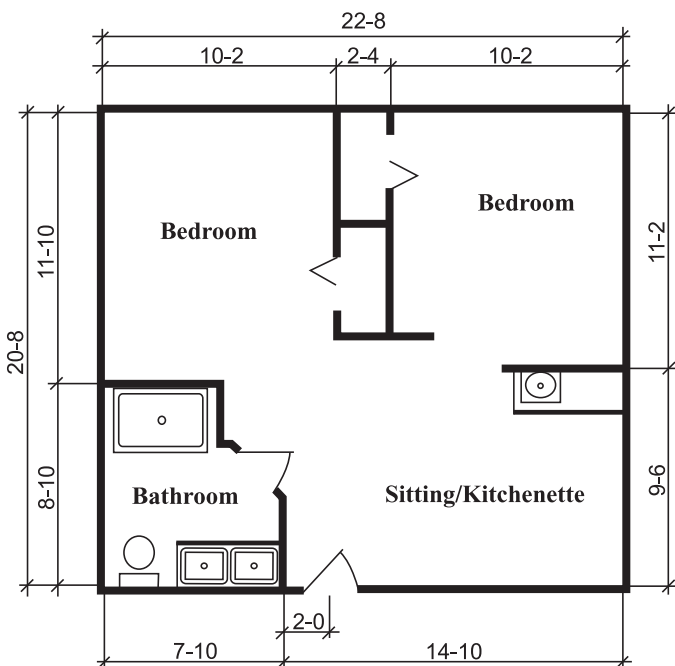

STERLING HOUSE NORTH AUGUSTA

SILVERDALE SUITE
One Bedroom, One Bath
288 Square Feet

TOWNSEND SUITE
One Bedroom, One Bath
324 Square Feet

RICHMOND SUITE
One Bedroom, One Bath
360 Square Feet

ASHTON SUITE
One Bedroom, One Bath
372 Square Feet

GATEWICK SUITE
Two Bedroom, One Bath
474 Square Feet

OXFORD SUITE
One Bedroom, One Bath
210 Square Feet