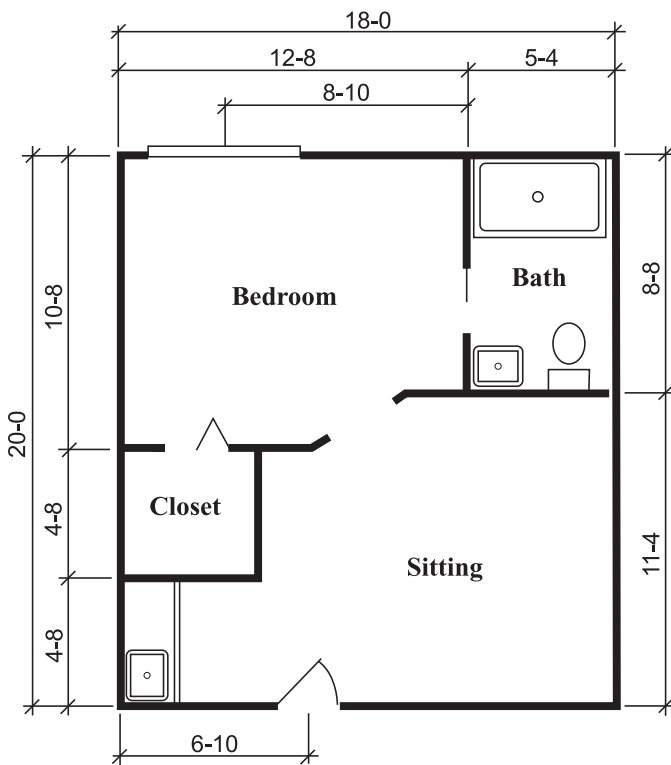

STERLING HOUSE NORTH AUGUSTA

SILVERDALE SUITE
One Bedroom, One Bath
288 Square Feet

TOWNSEND SUITE
One Bedroom, One Bath
324 Square Feet

RICHMOND SUITE
One Bedroom, One Bath
360 Square Feet

ASHTON SUITE
One Bedroom, One Bath
372 Square Feet

GATEWICK SUITE
Two Bedroom, One Bath
474 Square Feet

OXFORD SUITE
One Bedroom, One Bath
210 Square Feet