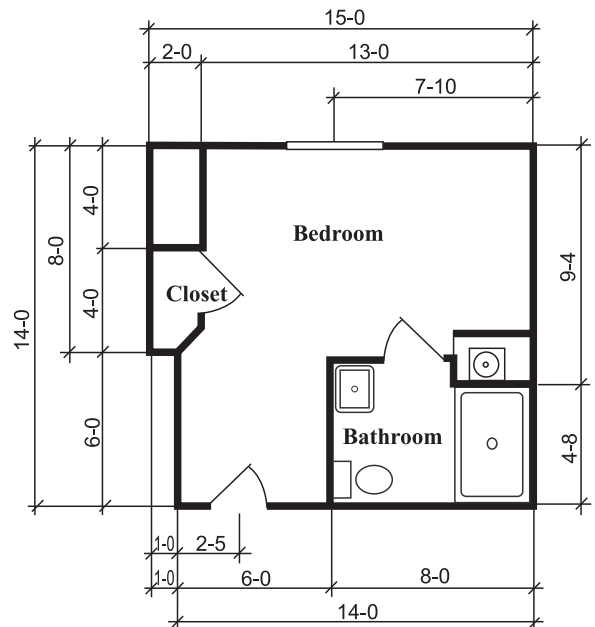

STERLING HOUSE NORTH AUGUSTA

SILVERDALE SUITE
One Bedroom, One Bath
288 Square Feet

TOWNSEND SUITE
One Bedroom, One Bath
324 Square Feet

RICHMOND SUITE
One Bedroom, One Bath
360 Square Feet

ASHTON SUITE
One Bedroom, One Bath
372 Square Feet

GATEWICK SUITE
Two Bedroom, One Bath
474 Square Feet

OXFORD SUITE
One Bedroom, One Bath
210 Square Feet