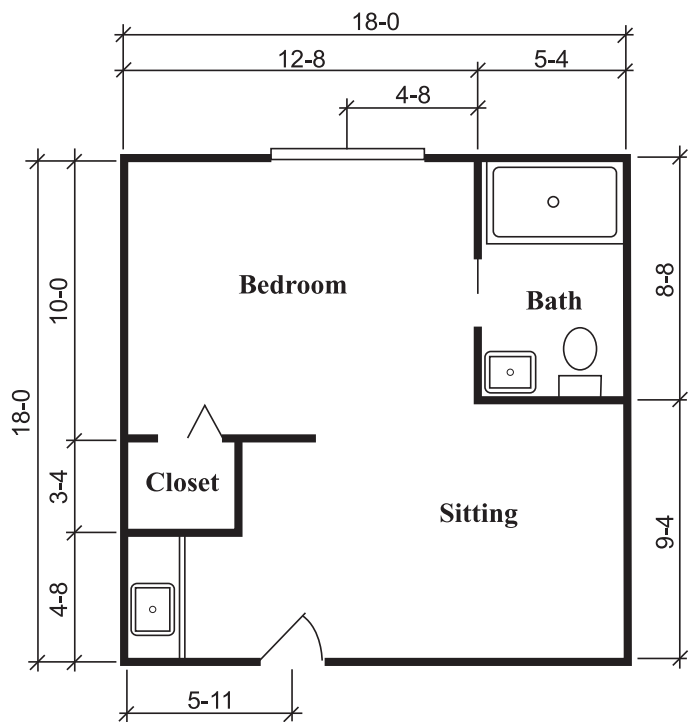

STERLING HOUSE NORTH AUGUSTA

SILVERDALE SUITE
One Bedroom, One Bath
288 Square Feet

TOWNSEND SUITE
One Bedroom, One Bath
324 Square Feet

RICHMOND SUITE
One Bedroom, One Bath
360 Square Feet

ASHTON SUITE
One Bedroom, One Bath
372 Square Feet

GATEWICK SUITE
Two Bedroom, One Bath
474 Square Feet

OXFORD SUITE
One Bedroom, One Bath
210 Square Feet