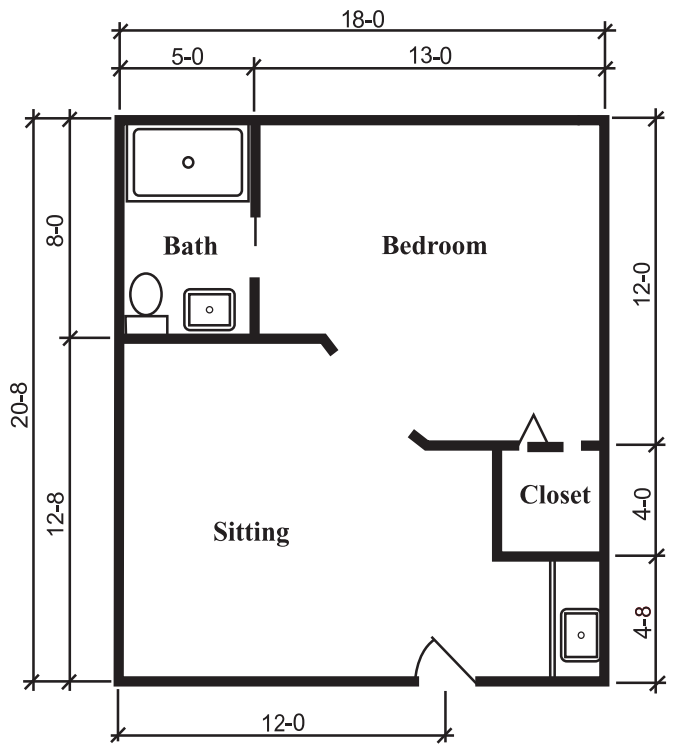

STERLING HOUSE NORTH AUGUSTA

SILVERDALE SUITE
One Bedroom, One Bath
288 Square Feet

TOWNSEND SUITE
One Bedroom, One Bath
324 Square Feet

RICHMOND SUITE
One Bedroom, One Bath
360 Square Feet

ASHTON SUITE
One Bedroom, One Bath
372 Square Feet

GATEWICK SUITE
Two Bedroom, One Bath
474 Square Feet

OXFORD SUITE
One Bedroom, One Bath
210 Square Feet