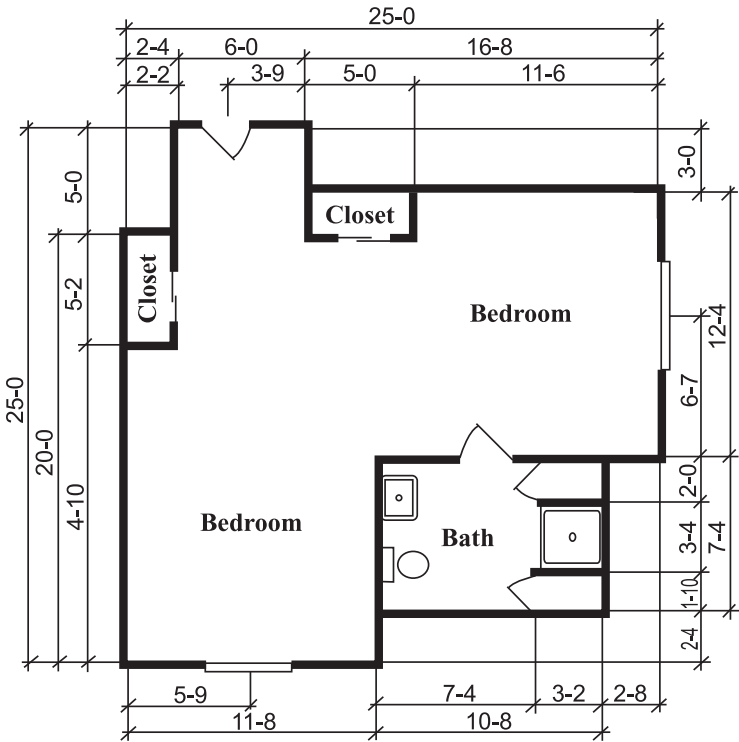

## SEMI-PRIVATE SUITE

Two Bedroom, One Bath  
625 Sq. Ft.

## PRIVATE SUITE

One Bedroom, One Bath  
315 Sq. Ft.

3501 Converse Drive  
Wilmington, North Carolina 28403  
(910) 790-8664  
www.brookdaleliving.com

Floor plans may vary based on location. All dimensions are approximate.