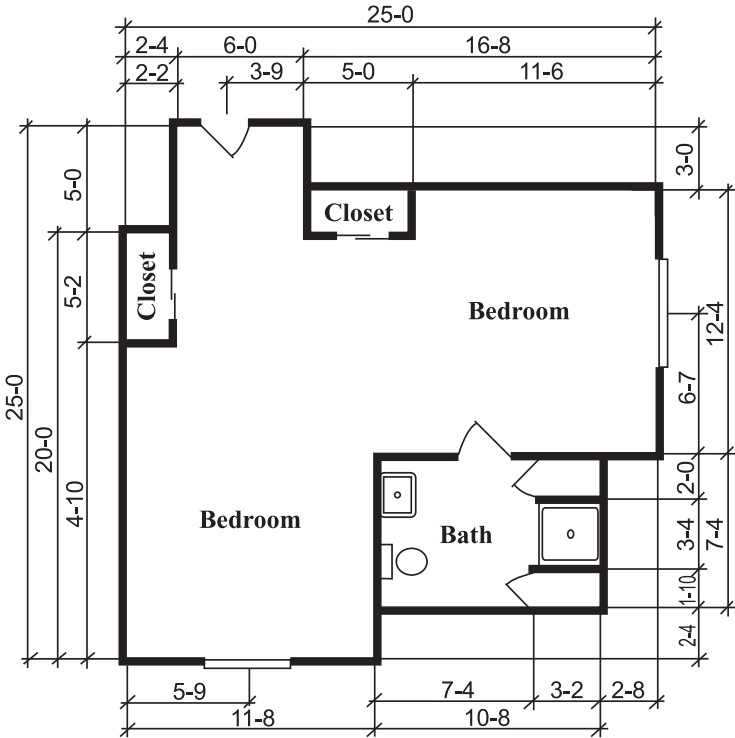

## SEMI-PRIVATE SUITE

Two Bedroom, One Bath  
625 Sq. Ft.

## PRIVATE SUITE

One Bedroom, One Bath  
315 Sq. Ft.

3501 Converse Drive  
Wilmington, North Carolina 28403  
(910) 790-8664  
www.brookdaleliving.com

Floor plans may vary based on location. All dimensions are approximate.