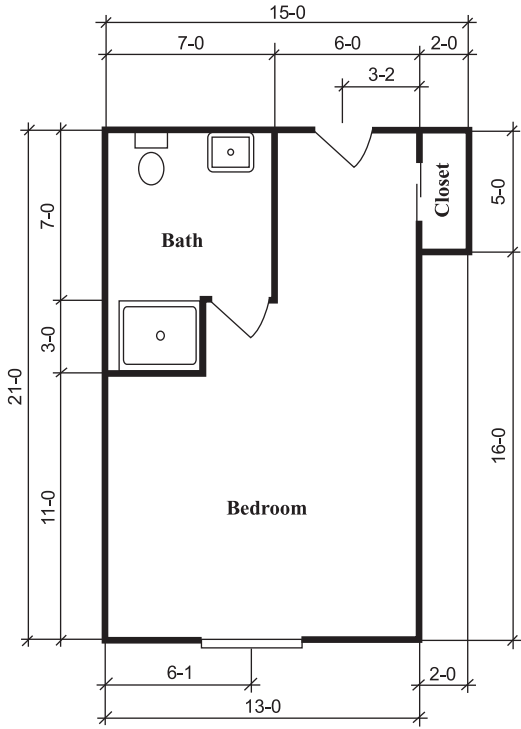

## SEMI-PRIVATE SUITE

Two Bedroom, One Bath  
625 Sq. Ft.

## PRIVATE SUITE

One Bedroom, One Bath  
315 Sq. Ft.

3501 Converse Drive  
Wilmington, North Carolina 28403  
(910) 790-8664  
www.brookdaleliving.com

Floor plans may vary based on location. All dimensions are approximate.