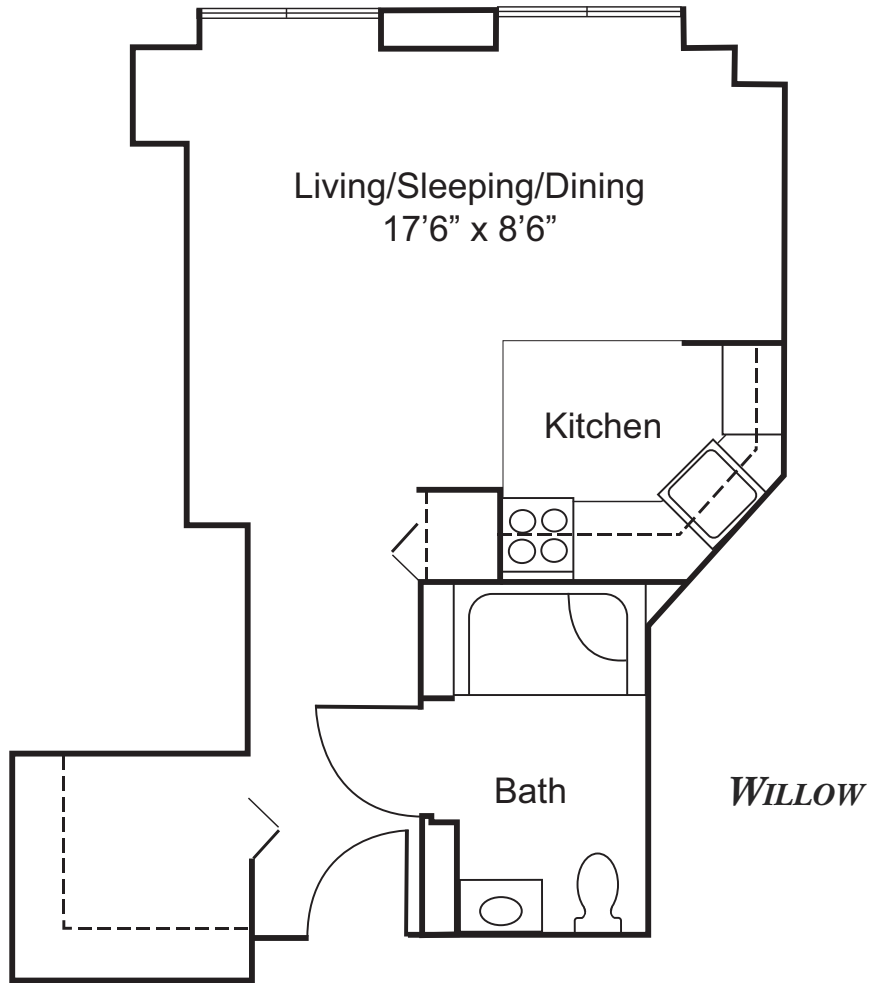

HERITAGE RALEIGH

THE HERITAGE
— RALEIGH —
BROOKDALE SENIOR LIVING

1200 Carlos Drive
Raleigh, North Carolina 27609
(919) 334-2222
www.brookdaleliving.com

Floor plans may vary based on location. All dimensions are approximate.