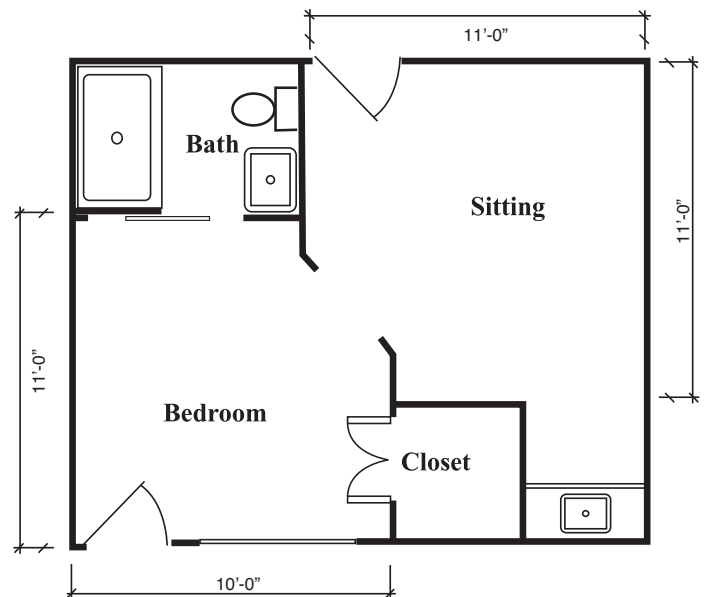

STERLING HOUSE RICHMOND

SILVERDALE SUITE

One Bedroom, One Bath
288 Square Feet

TOWNSEND SUITE

One Bedroom, One Bath
324 Square Feet

RICHMOND SUITE

One Bedroom, One Bath
360 Square Feet

ASHTON SUITE

One Bedroom, One Bath
372 Square Feet