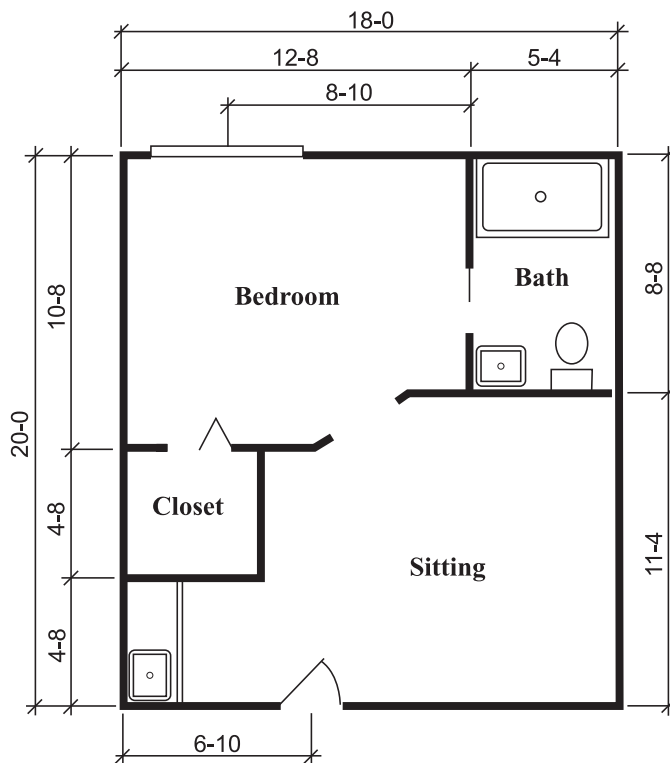

STERLING HOUSE RICHMOND

SILVERDALE SUITE

One Bedroom, One Bath
288 Square Feet

TOWNSEND SUITE

One Bedroom, One Bath
324 Square Feet

RICHMOND SUITE

One Bedroom, One Bath
360 Square Feet

ASHTON SUITE

One Bedroom, One Bath
372 Square Feet