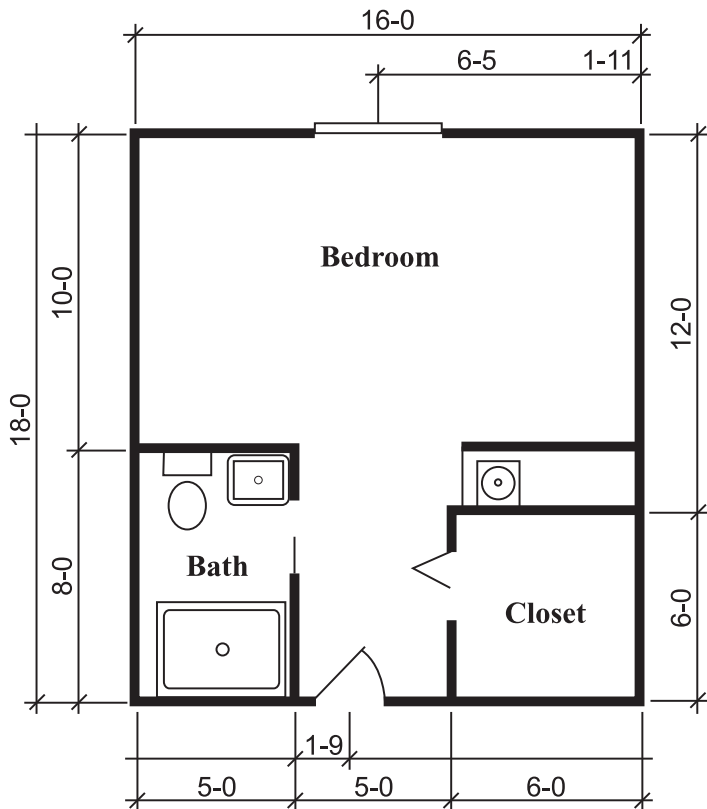

STERLING HOUSE RICHMOND

SILVERDALE SUITE

One Bedroom, One Bath
288 Square Feet

TOWNSEND SUITE

One Bedroom, One Bath
324 Square Feet

RICHMOND SUITE

One Bedroom, One Bath
360 Square Feet

ASHTON SUITE

One Bedroom, One Bath
372 Square Feet