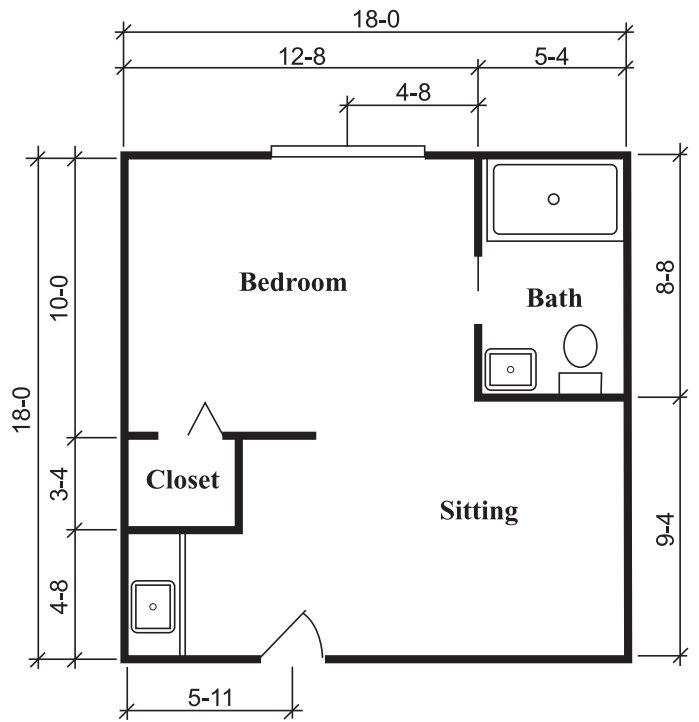

STERLING HOUSE RICHMOND

SILVERDALE SUITE

One Bedroom, One Bath
288 Square Feet

TOWNSEND SUITE

One Bedroom, One Bath
324 Square Feet

RICHMOND SUITE

One Bedroom, One Bath
360 Square Feet

ASHTON SUITE

One Bedroom, One Bath
372 Square Feet