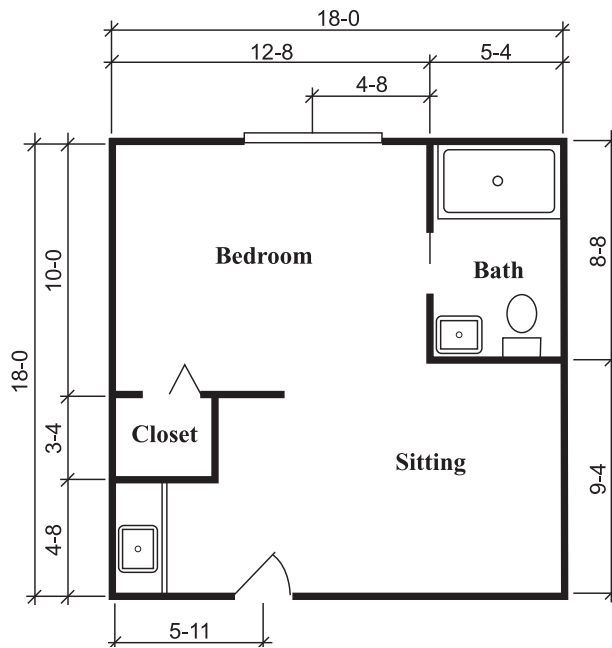

STERLING HOUSE BLOOMINGTON

SILVERDALE SUITE
One Bedroom, One Bath
288 Square Feet

RICHMOND SUITE
One Bedroom, One Bath
360 Square Feet

TOWNSEND SUITE
One Bedroom, One Bath
324 Square Feet