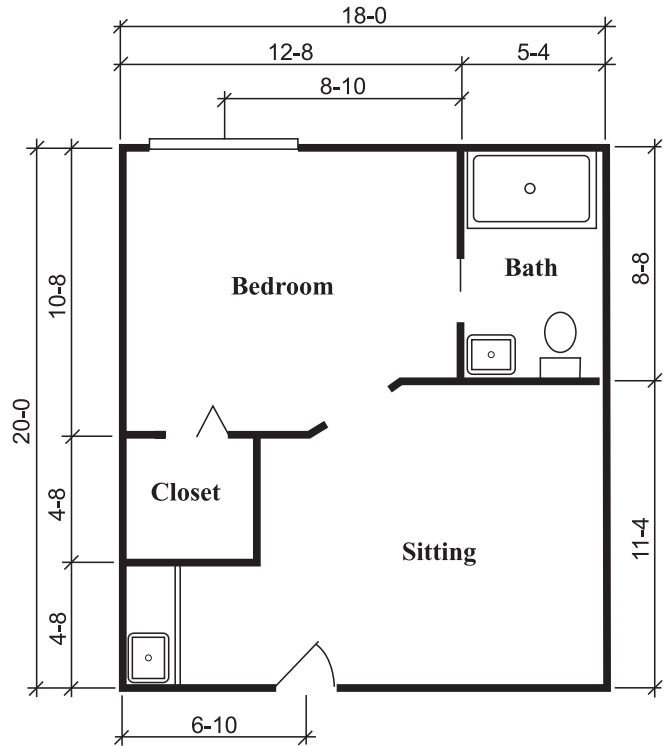

STERLING HOUSE BLOOMINGTON

SILVERDALE SUITE
One Bedroom, One Bath
288 Square Feet

RICHMOND SUITE
One Bedroom, One Bath
360 Square Feet

TOWNSEND SUITE
One Bedroom, One Bath
324 Square Feet