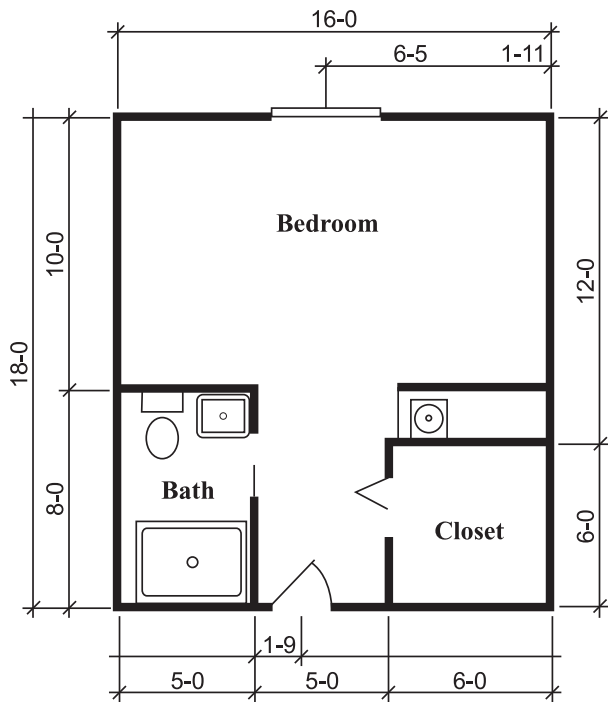

STERLING HOUSE BLOOMINGTON

SILVERDALE SUITE
One Bedroom, One Bath
288 Square Feet

RICHMOND SUITE
One Bedroom, One Bath
360 Square Feet

TOWNSEND SUITE
One Bedroom, One Bath
324 Square Feet