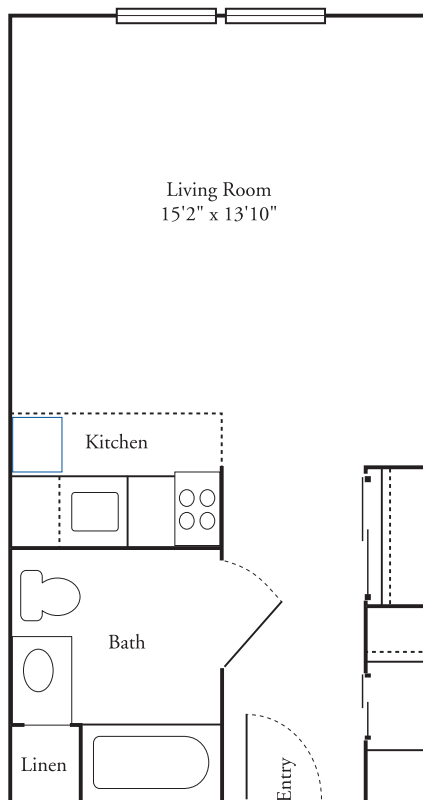

ROBIN RUN

FIR

Three Bedroom, Two Bath Apartment
1001 Sq. Ft.

ELM

Studio: 384 Sq. Ft.

ASH

Two-Bedroom, Two Bath
918 Sq. Ft.

CHESTNUT

One-Bedroom, One Bath
601 Sq. Ft.

BEECH

Two-Bedroom, One Bath
801 Sq. Ft.

DOGWOOD

One Bedroom, One Bath Apartment
484 Sq. Ft.

GINGER TREE

Two-Bedroom, Two Bath
918 Sq. Ft.