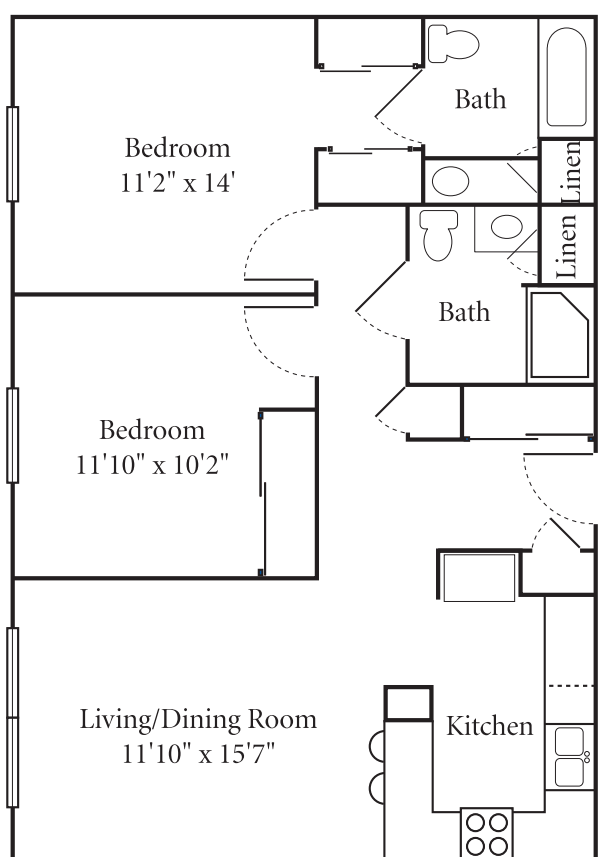

ROBIN RUN

FIR

Three Bedroom, Two Bath Apartment
1001 Sq. Ft.

ELM

Studio: 384 Sq. Ft.

ASH

Two-Bedroom, Two Bath
918 Sq. Ft.

CHESTNUT

One-Bedroom, One Bath
601 Sq. Ft.

BEECH

Two-Bedroom, One Bath
801 Sq. Ft.

DOGWOOD

One Bedroom, One Bath Apartment
484 Sq. Ft.

GINGER TREE

Two-Bedroom, Two Bath
918 Sq. Ft.