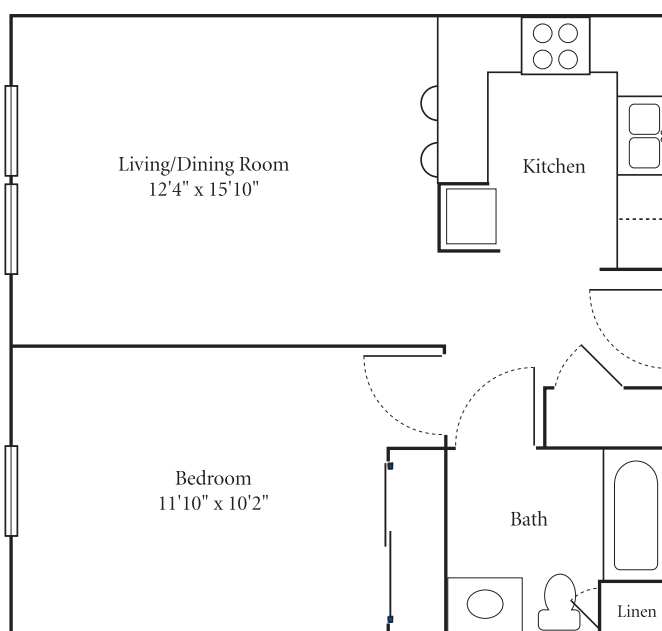

ROBIN RUN

FIR

Three Bedroom, Two Bath Apartment
1001 Sq. Ft.

ELM

Studio: 384 Sq. Ft.

ASH

Two-Bedroom, Two Bath
918 Sq. Ft.

CHESTNUT

One-Bedroom, One Bath
601 Sq. Ft.

BEECH

Two-Bedroom, One Bath
801 Sq. Ft.

DOGWOOD

One Bedroom, One Bath Apartment
484 Sq. Ft.

GINGER TREE

Two-Bedroom, Two Bath
918 Sq. Ft.