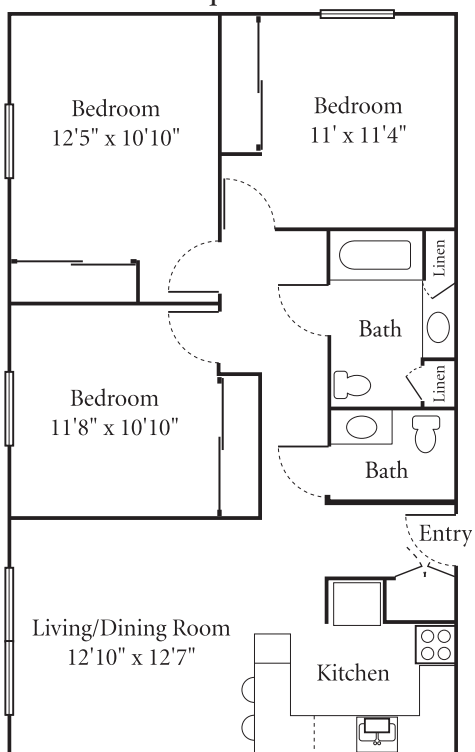

ROBIN RUN

FIR

Three Bedroom, Two Bath Apartment
1001 Sq. Ft.

ELM

Studio: 384 Sq. Ft.

ASH

Two-Bedroom, Two Bath
918 Sq. Ft.

CHESTNUT

One-Bedroom, One Bath
601 Sq. Ft.

BEECH

Two-Bedroom, One Bath
801 Sq. Ft.

DOGWOOD

One Bedroom, One Bath Apartment
484 Sq. Ft.

GINGER TREE

Two-Bedroom, Two Bath
918 Sq. Ft.