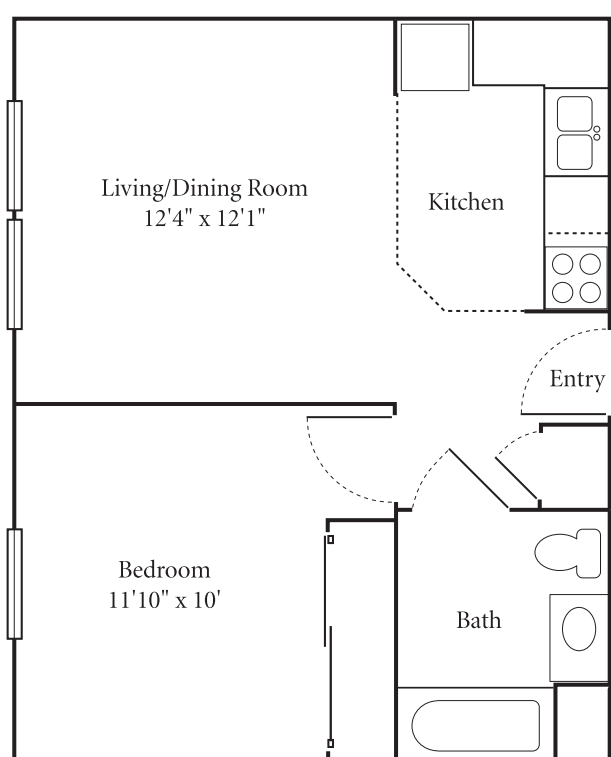

ROBIN RUN

FIR

Three Bedroom, Two Bath Apartment
1001 Sq. Ft.

ELM

Studio: 384 Sq. Ft.

ASH

Two-Bedroom, Two Bath
918 Sq. Ft.

CHESTNUT

One-Bedroom, One Bath
601 Sq. Ft.

BEECH

Two-Bedroom, One Bath
801 Sq. Ft.

DOGWOOD

One Bedroom, One Bath Apartment
484 Sq. Ft.

GINGER TREE

Two-Bedroom, Two Bath
918 Sq. Ft.