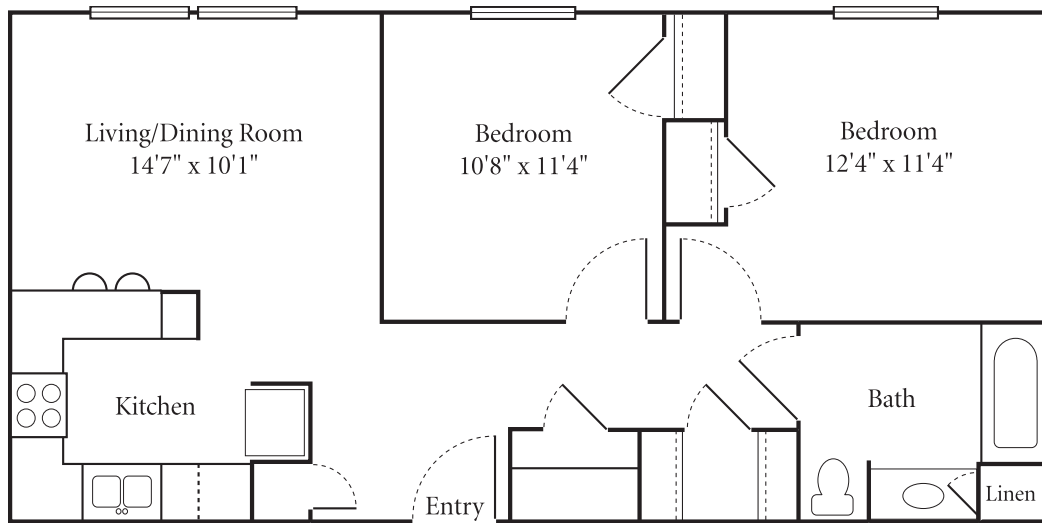

ROBIN RUN

FIR

Three Bedroom, Two Bath Apartment
1001 Sq. Ft.

ELM

Studio: 384 Sq. Ft.

ASH

Two-Bedroom, Two Bath
918 Sq. Ft.

CHESTNUT

One-Bedroom, One Bath
601 Sq. Ft.

BEECH

Two-Bedroom, One Bath
801 Sq. Ft.

DOGWOOD

One Bedroom, One Bath Apartment
484 Sq. Ft.

GINGER TREE

Two-Bedroom, Two Bath
918 Sq. Ft.