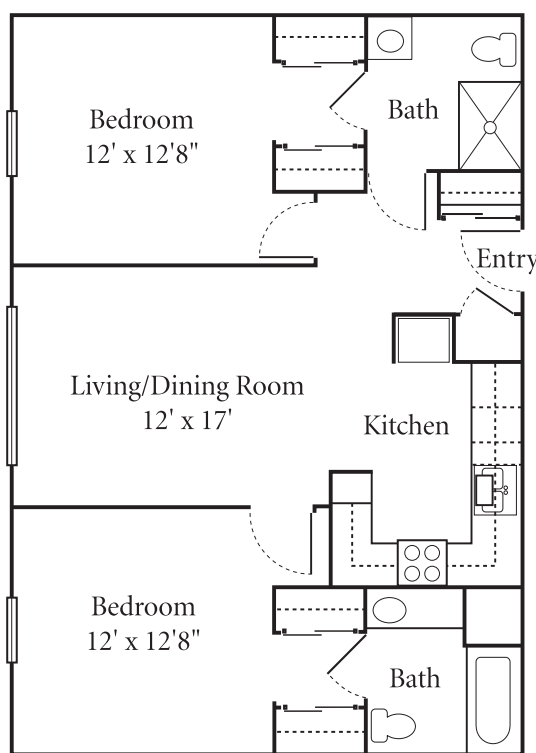

ROBIN RUN

FIR

Three Bedroom, Two Bath Apartment
1001 Sq. Ft.

ELM

Studio: 384 Sq. Ft.

ASH

Two-Bedroom, Two Bath
918 Sq. Ft.

CHESTNUT

One-Bedroom, One Bath
601 Sq. Ft.

BEECH

Two-Bedroom, One Bath
801 Sq. Ft.

DOGWOOD

One Bedroom, One Bath Apartment
484 Sq. Ft.

GINGER TREE

Two-Bedroom, Two Bath
918 Sq. Ft.