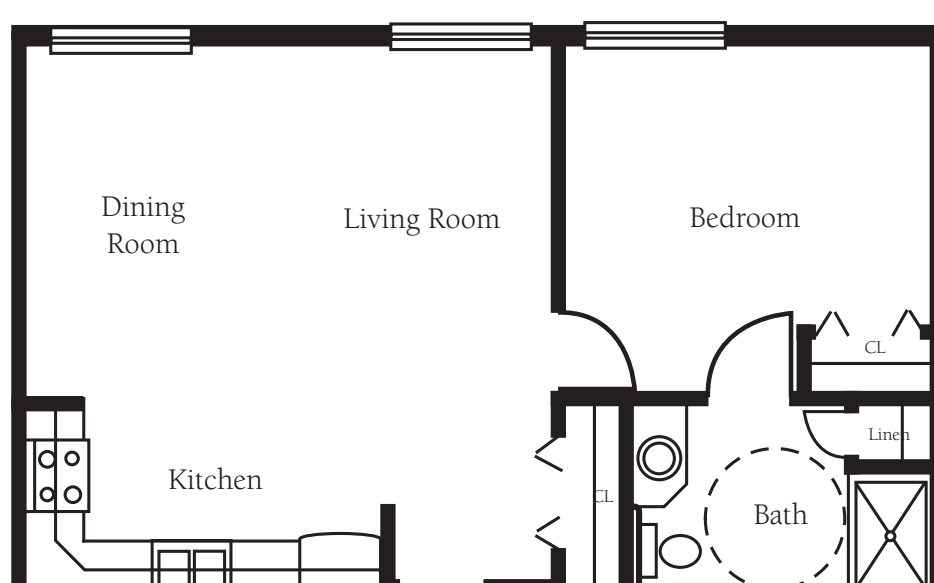

RAMSEY VILLAGE

TYPE ONE

Approx. 200 Sq. Ft.

TYPE TWO

Approx. 264-280 Sq. Ft.

TYPE THREE

Approx. 374 Sq. Ft.

TYPE FOUR

Approx. 168-178 Sq. Ft.

ONE BEDROOM APARTMENT - TYPE-1

Approx. 729 Sq. Ft.

TWO BEDROOM APARTMENT - TYPE-2

Approx. 903 Sq. Ft.

TWO BEDROOM APARTMENT - TYPE-3

Approx. 966 Sq. Ft.

ONE BEDROOM APARTMENT - TYPE-2

Approx. 567 Sq. Ft.

ONE BEDROOM APARTMENT - TYPE-3

Approx. 693 Sq. Ft.

ONE BEDROOM APARTMENT - TYPE-4

Approx. 897 Sq. Ft.

TWO BEDROOM APARTMENT - TYPE-1

Approx. 798 Sq. Ft.