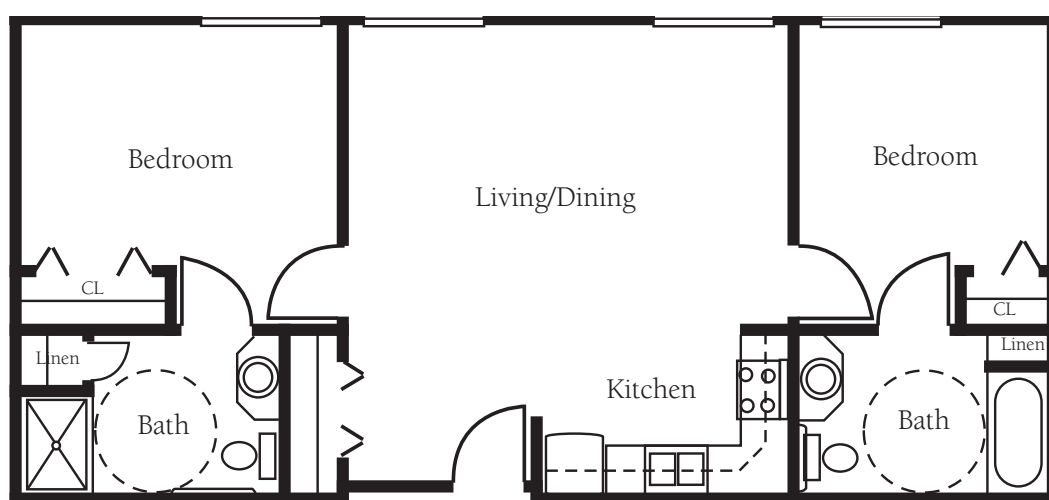

RAMSEY VILLAGE

TYPE ONE

Approx. 200 Sq. Ft.

TYPE TWO

Approx. 264-280 Sq. Ft.

TYPE THREE

Approx. 374 Sq. Ft.

TYPE FOUR

Approx. 168-178 Sq. Ft.

ONE BEDROOM APARTMENT - TYPE-1

Approx. 729 Sq. Ft.

TWO BEDROOM APARTMENT - TYPE-2

Approx. 903 Sq. Ft.

TWO BEDROOM APARTMENT - TYPE-3

Approx. 966 Sq. Ft.

ONE BEDROOM APARTMENT - TYPE-2

Approx. 567 Sq. Ft.

ONE BEDROOM APARTMENT - TYPE-3

Approx. 693 Sq. Ft.

ONE BEDROOM APARTMENT - TYPE-4

Approx. 897 Sq. Ft.

TWO BEDROOM APARTMENT - TYPE-1

Approx. 798 Sq. Ft.