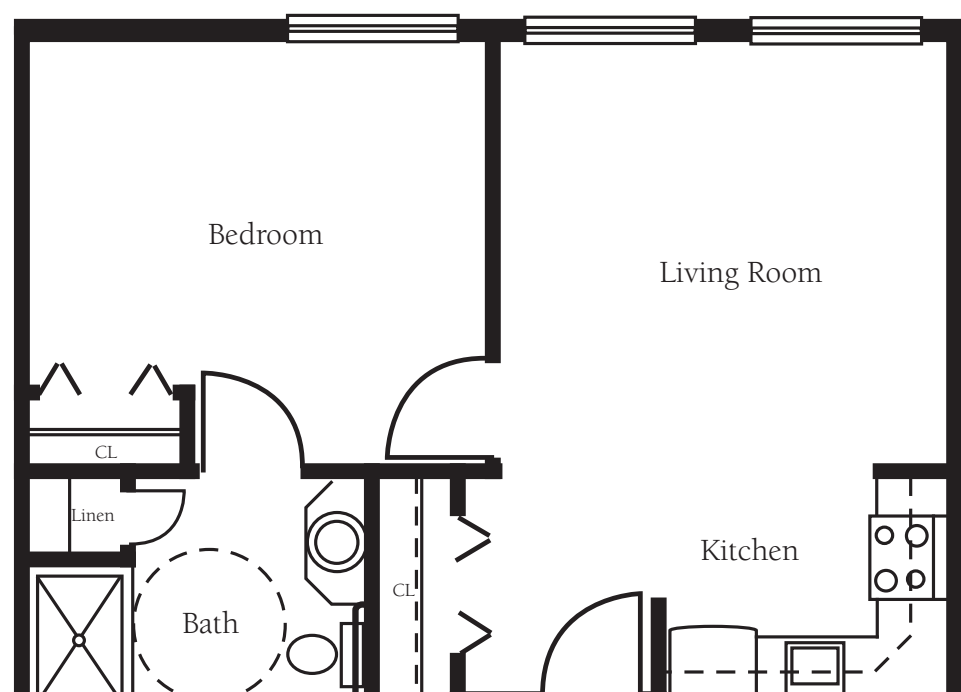

RAMSEY VILLAGE

TYPE ONE

Approx. 200 Sq. Ft.

TYPE TWO

Approx. 264-280 Sq. Ft.

TYPE THREE

Approx. 374 Sq. Ft.

TYPE FOUR

Approx. 168-178 Sq. Ft.

ONE BEDROOM APARTMENT - TYPE-1

Approx. 729 Sq. Ft.

TWO BEDROOM APARTMENT - TYPE-2

Approx. 903 Sq. Ft.

TWO BEDROOM APARTMENT - TYPE-3

Approx. 966 Sq. Ft.

ONE BEDROOM APARTMENT - TYPE-2

Approx. 567 Sq. Ft.

ONE BEDROOM APARTMENT - TYPE-3

Approx. 693 Sq. Ft.

ONE BEDROOM APARTMENT - TYPE-4

Approx. 897 Sq. Ft.

TWO BEDROOM APARTMENT - TYPE-1

Approx. 798 Sq. Ft.