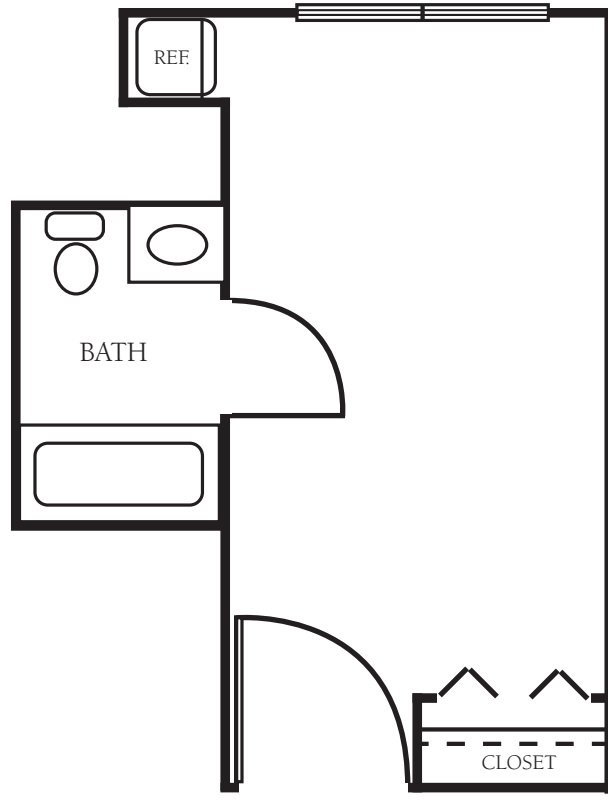

RAMSEY VILLAGE

TYPE ONE

Approx. 200 Sq. Ft.

TYPE TWO

Approx. 264-280 Sq. Ft.

TYPE THREE

Approx. 374 Sq. Ft.

TYPE FOUR

Approx. 168-178 Sq. Ft.

ONE BEDROOM APARTMENT - TYPE-1

Approx. 729 Sq. Ft.

TWO BEDROOM APARTMENT - TYPE-2

Approx. 903 Sq. Ft.

TWO BEDROOM APARTMENT - TYPE-3

Approx. 966 Sq. Ft.

ONE BEDROOM APARTMENT - TYPE-2

Approx. 567 Sq. Ft.

ONE BEDROOM APARTMENT - TYPE-3

Approx. 693 Sq. Ft.

ONE BEDROOM APARTMENT - TYPE-4

Approx. 897 Sq. Ft.

TWO BEDROOM APARTMENT - TYPE-1

Approx. 798 Sq. Ft.