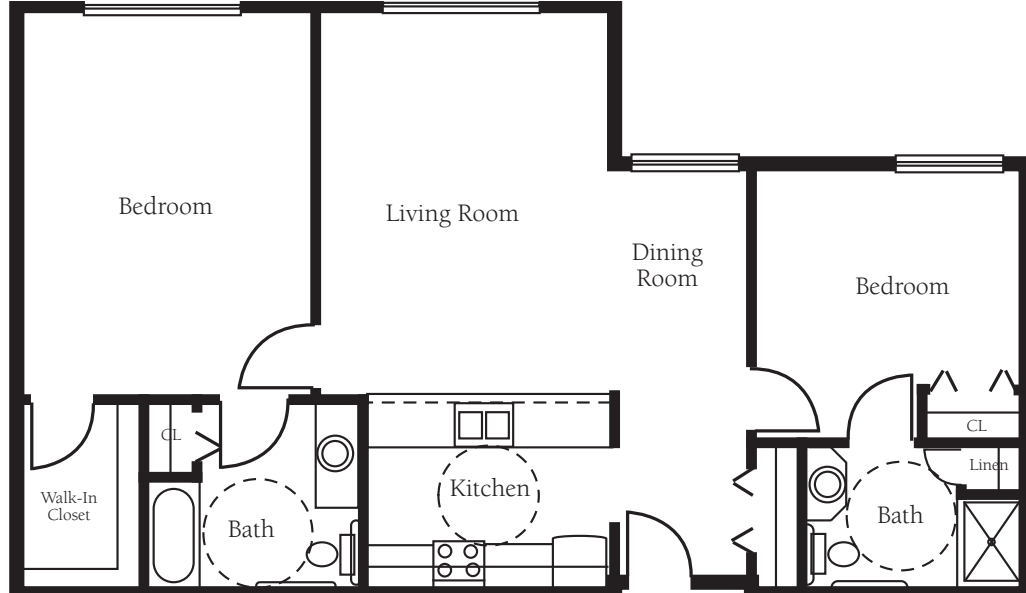

RAMSEY VILLAGE

TYPE ONE

Approx. 200 Sq. Ft.

TYPE TWO

Approx. 264-280 Sq. Ft.

TYPE THREE

Approx. 374 Sq. Ft.

TYPE FOUR

Approx. 168-178 Sq. Ft.

ONE BEDROOM APARTMENT - TYPE-1

Approx. 729 Sq. Ft.

TWO BEDROOM APARTMENT - TYPE-2

Approx. 903 Sq. Ft.

TWO BEDROOM APARTMENT - TYPE-3

Approx. 966 Sq. Ft.

ONE BEDROOM APARTMENT - TYPE-2

Approx. 567 Sq. Ft.

ONE BEDROOM APARTMENT - TYPE-3

Approx. 693 Sq. Ft.

ONE BEDROOM APARTMENT - TYPE-4

Approx. 897 Sq. Ft.

TWO BEDROOM APARTMENT - TYPE-1

Approx. 798 Sq. Ft.