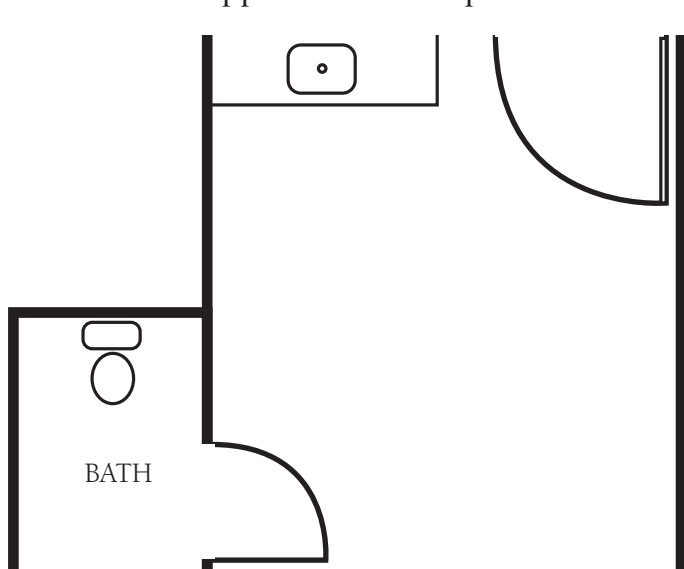

RAMSEY VILLAGE

TYPE ONE

Approx. 200 Sq. Ft.

TYPE TWO

Approx. 264-280 Sq. Ft.

TYPE THREE

Approx. 374 Sq. Ft.

TYPE FOUR

Approx. 168-178 Sq. Ft.

ONE BEDROOM APARTMENT - TYPE-1

Approx. 729 Sq. Ft.

TWO BEDROOM APARTMENT - TYPE-2

Approx. 903 Sq. Ft.

TWO BEDROOM APARTMENT - TYPE-3

Approx. 966 Sq. Ft.

ONE BEDROOM APARTMENT - TYPE-2

Approx. 567 Sq. Ft.

ONE BEDROOM APARTMENT - TYPE-3

Approx. 693 Sq. Ft.

ONE BEDROOM APARTMENT - TYPE-4

Approx. 897 Sq. Ft.

TWO BEDROOM APARTMENT - TYPE-1

Approx. 798 Sq. Ft.