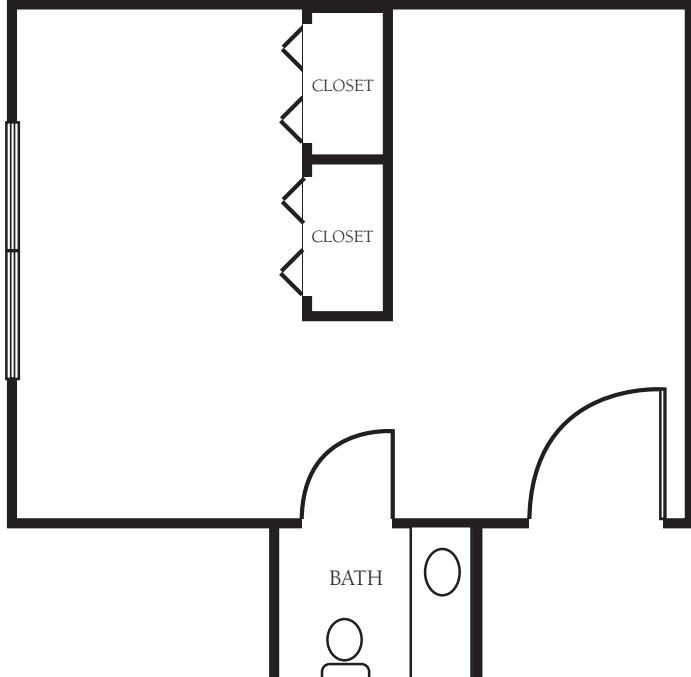

RAMSEY VILLAGE

TYPE ONE

Approx. 200 Sq. Ft.

TYPE TWO

Approx. 264-280 Sq. Ft.

TYPE THREE

Approx. 374 Sq. Ft.

TYPE FOUR

Approx. 168-178 Sq. Ft.

ONE BEDROOM APARTMENT - TYPE-1

Approx. 729 Sq. Ft.

TWO BEDROOM APARTMENT - TYPE-2

Approx. 903 Sq. Ft.

TWO BEDROOM APARTMENT - TYPE-3

Approx. 966 Sq. Ft.

ONE BEDROOM APARTMENT - TYPE-2

Approx. 567 Sq. Ft.

ONE BEDROOM APARTMENT - TYPE-3

Approx. 693 Sq. Ft.

ONE BEDROOM APARTMENT - TYPE-4

Approx. 897 Sq. Ft.

TWO BEDROOM APARTMENT - TYPE-1

Approx. 798 Sq. Ft.