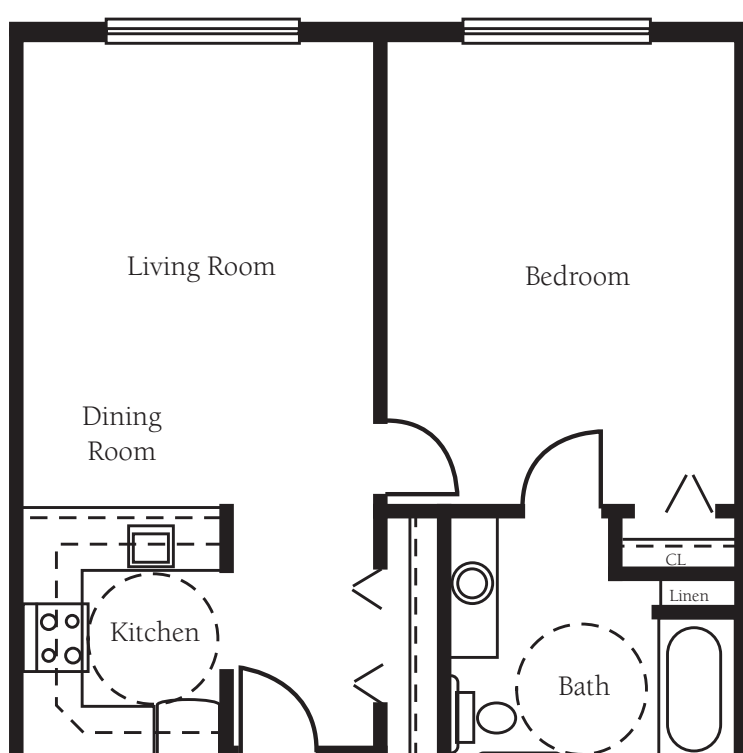

RAMSEY VILLAGE

TYPE ONE

Approx. 200 Sq. Ft.

TYPE TWO

Approx. 264-280 Sq. Ft.

TYPE THREE

Approx. 374 Sq. Ft.

TYPE FOUR

Approx. 168-178 Sq. Ft.

ONE BEDROOM APARTMENT - TYPE-1

Approx. 729 Sq. Ft.

TWO BEDROOM APARTMENT - TYPE-2

Approx. 903 Sq. Ft.

TWO BEDROOM APARTMENT - TYPE-3

Approx. 966 Sq. Ft.

ONE BEDROOM APARTMENT - TYPE-2

Approx. 567 Sq. Ft.

ONE BEDROOM APARTMENT - TYPE-3

Approx. 693 Sq. Ft.

ONE BEDROOM APARTMENT - TYPE-4

Approx. 897 Sq. Ft.

TWO BEDROOM APARTMENT - TYPE-1

Approx. 798 Sq. Ft.