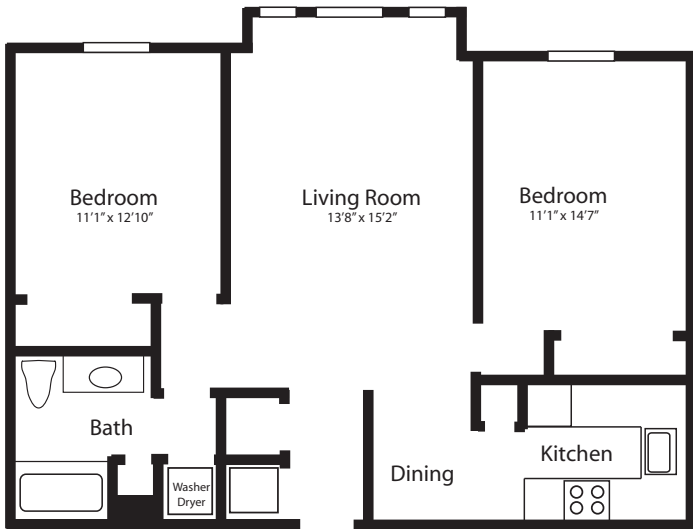

THE YANKEE I

Studio
565 Sq. Ft.

THE SAWYER IV

One Bedroom, One Bath
660 Sq. Ft.

THE MARK TWAIN I

Two Bedroom, One Bath
910 Sq. Ft.

THE MARK TWAIN II

Two Bedroom, One Bath
1360 Sq. Ft.