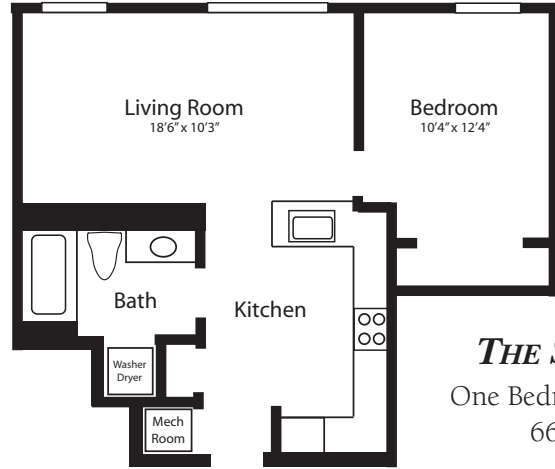

THE YANKEE I

Studio
565 Sq. Ft.

THE SAWYER IV

One Bedroom, One Bath
660 Sq. Ft.

THE MARK TWAIN I

Two Bedroom, One Bath
910 Sq. Ft.

THE MARK TWAIN II

Two Bedroom, One Bath
1360 Sq. Ft.