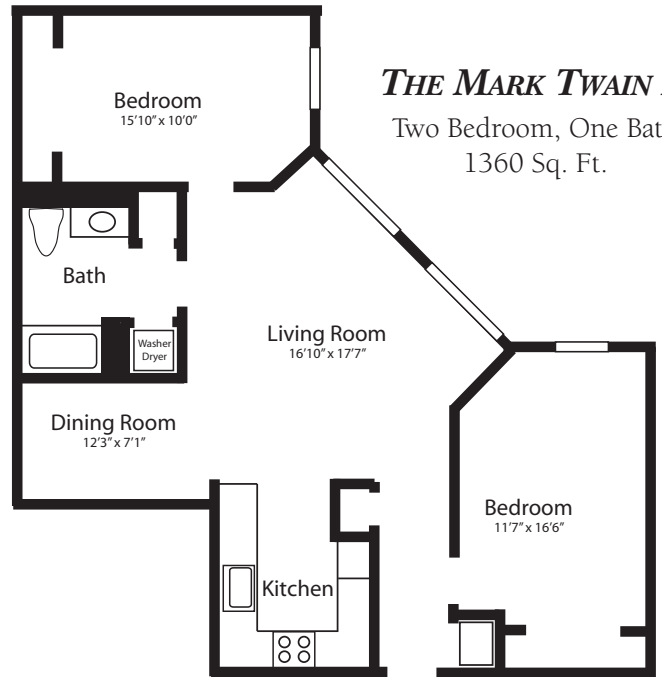

THE YANKEE I

Studio
565 Sq. Ft.

THE SAWYER IV

One Bedroom, One Bath
660 Sq. Ft.

THE MARK TWAIN I

Two Bedroom, One Bath
910 Sq. Ft.

THE MARK TWAIN II

Two Bedroom, One Bath
1360 Sq. Ft.