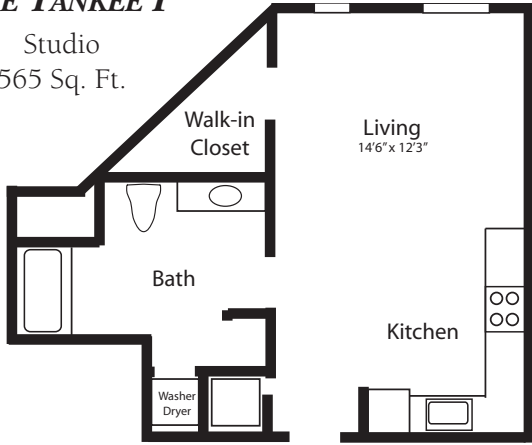

THE YANKEE I

Studio
565 Sq. Ft.

THE SAWYER IV

One Bedroom, One Bath
660 Sq. Ft.

THE MARK TWAIN I

Two Bedroom, One Bath
910 Sq. Ft.

THE MARK TWAIN II

Two Bedroom, One Bath
1360 Sq. Ft.