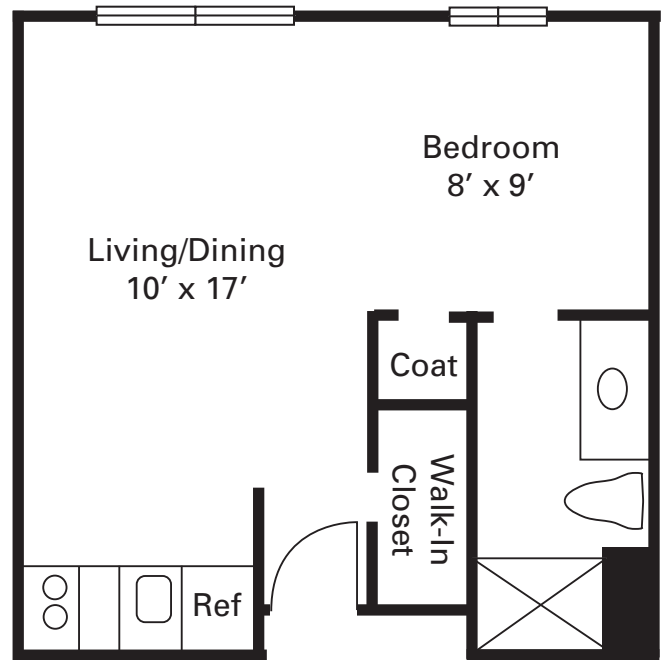

GRAND COURT LAS VEGAS

Plan A
405 Sq. Ft.

Plan B
472 Sq. Ft.

Plan D
848 Sq. Ft.

Plan C
555 Sq. Ft.

Plan E
390 Sq. Ft.

Plan F
495 Sq. Ft.