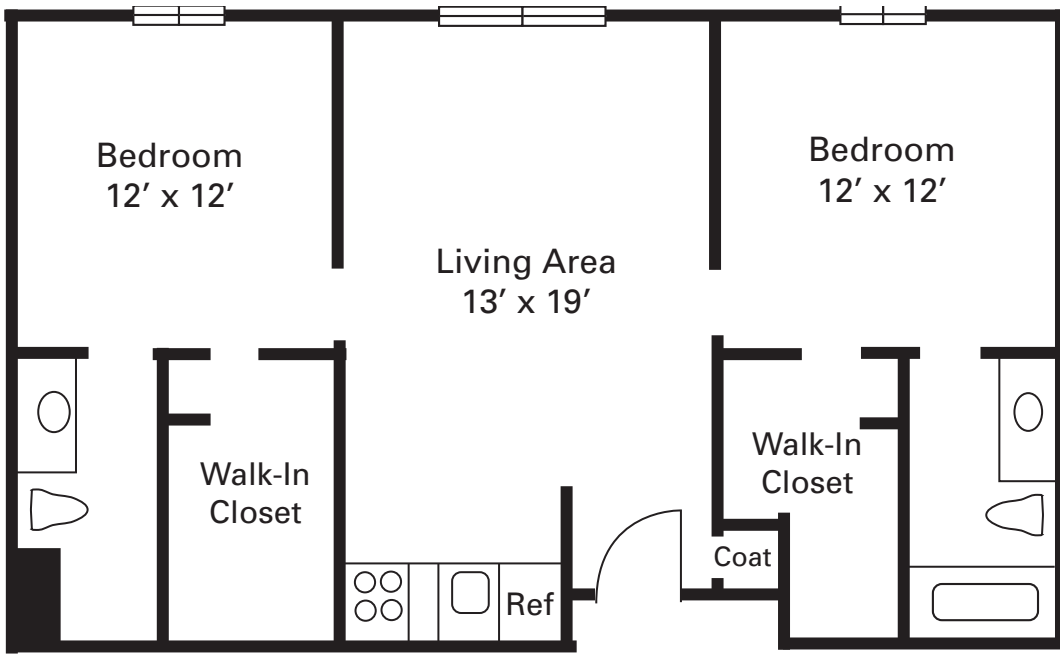

GRAND COURT LAS VEGAS

Plan A
405 Sq. Ft.

Plan B
472 Sq. Ft.

Plan D
848 Sq. Ft.

Plan C
555 Sq. Ft.

Plan E
390 Sq. Ft.

Plan F
495 Sq. Ft.