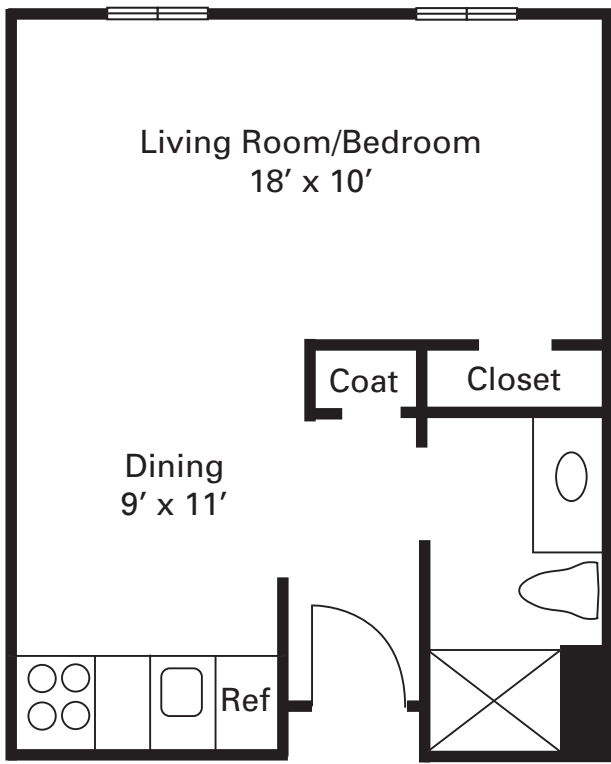

GRAND COURT LAS VEGAS

Plan A
405 Sq. Ft.

Plan B
472 Sq. Ft.

Plan D
848 Sq. Ft.

Plan C
555 Sq. Ft.

Plan E
390 Sq. Ft.

Plan F
495 Sq. Ft.