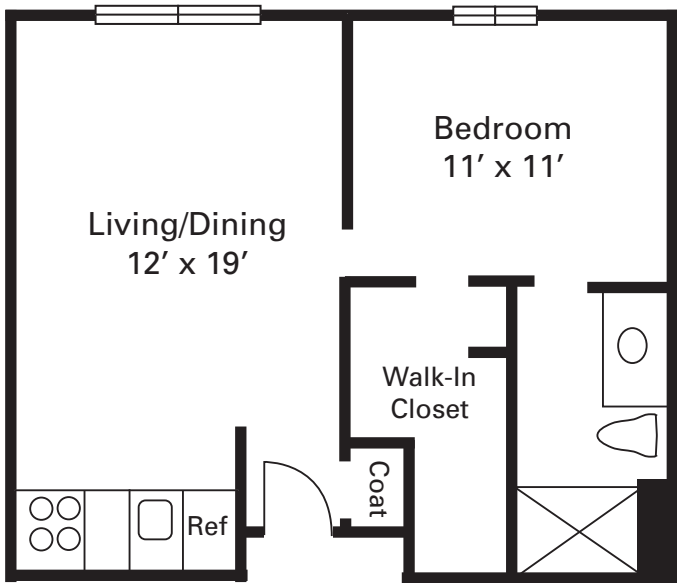

GRAND COURT LAS VEGAS

Plan A
405 Sq. Ft.

Plan B
472 Sq. Ft.

Plan D
848 Sq. Ft.

Plan C
555 Sq. Ft.

Plan E
390 Sq. Ft.

Plan F
495 Sq. Ft.