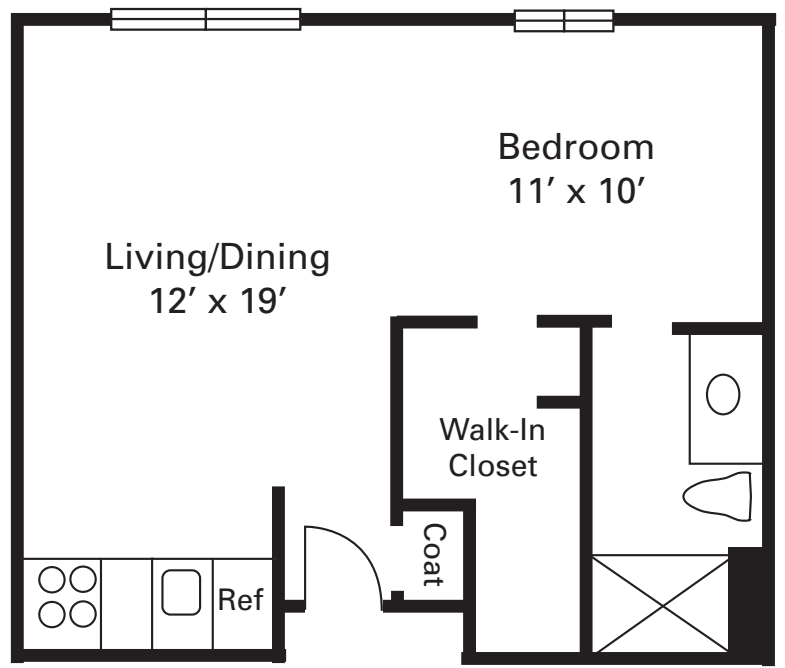

GRAND COURT LAS VEGAS

Plan A
405 Sq. Ft.

Plan B
472 Sq. Ft.

Plan D
848 Sq. Ft.

Plan C
555 Sq. Ft.

Plan E
390 Sq. Ft.

Plan F
495 Sq. Ft.