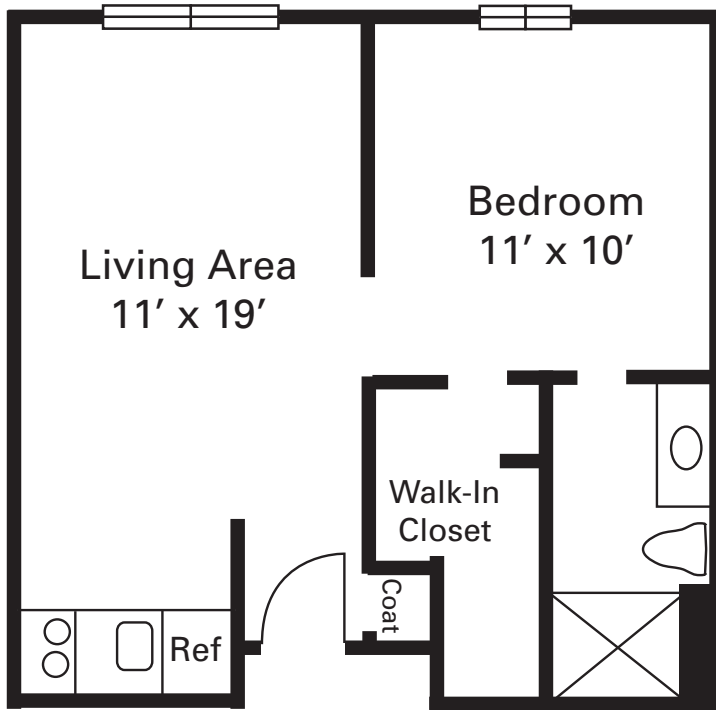

GRAND COURT LAS VEGAS

Plan A
405 Sq. Ft.

Plan B
472 Sq. Ft.

Plan D
848 Sq. Ft.

Plan C
555 Sq. Ft.

Plan E
390 Sq. Ft.

Plan F
495 Sq. Ft.