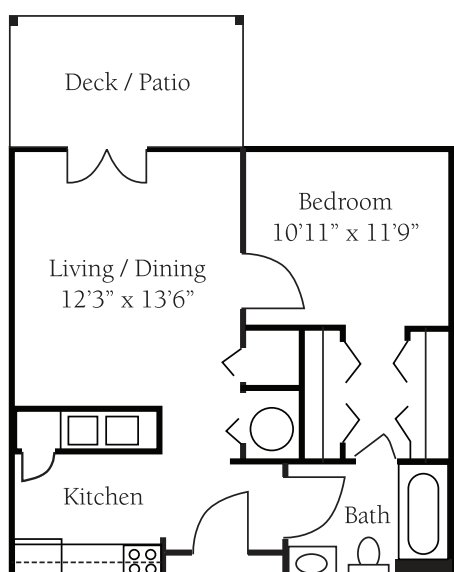

INDEPENDENT LIVING

BARNESLEY
564 Sq. Ft.

BARRINGTON
662 Sq. Ft.

BULLUCK
745 Sq. Ft.

CALLOWAY
945 Sq. Ft.

CALLANWOLDE
975 Sq. Ft.

TARA
1003 Sq. Ft.

MAGNOLIA COTTAGE
1157 Sq. Ft.

MADISON
1201 Sq. Ft.

PERSONALIZED ASSISTED LIVING

CORTLAND
280 Sq. Ft.

BALDWIN
304 Sq. Ft.

JONATHAN
402 Sq. Ft.

RUSSETT
402 Sq. Ft.

MACINTOSH
490 Sq. Ft.

WINESAP
542 Sq. Ft.