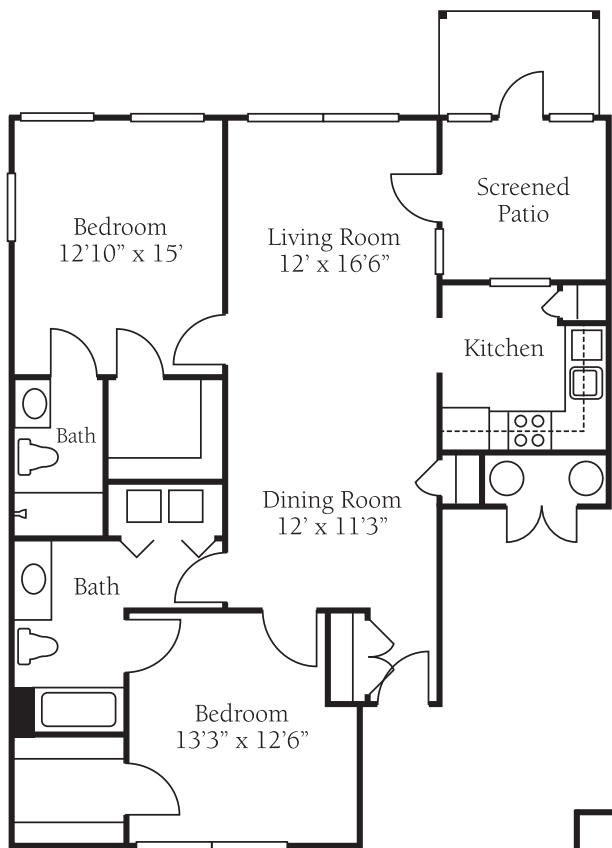

INDEPENDENT LIVING

BARNESLEY
564 Sq. Ft.

BARRINGTON
662 Sq. Ft.

BULLUCK
745 Sq. Ft.

CALLOWAY
945 Sq. Ft.

CALLANWOLDE
975 Sq. Ft.

TARA
1003 Sq. Ft.

MAGNOLIA COTTAGE
1157 Sq. Ft.

MADISON
1201 Sq. Ft.

PERSONALIZED ASSISTED LIVING

CORTLAND
280 Sq. Ft.

BALDWIN
304 Sq. Ft.

JONATHAN
402 Sq. Ft.

RUSSETT
402 Sq. Ft.

MACINTOSH
490 Sq. Ft.

WINESAP
542 Sq. Ft.