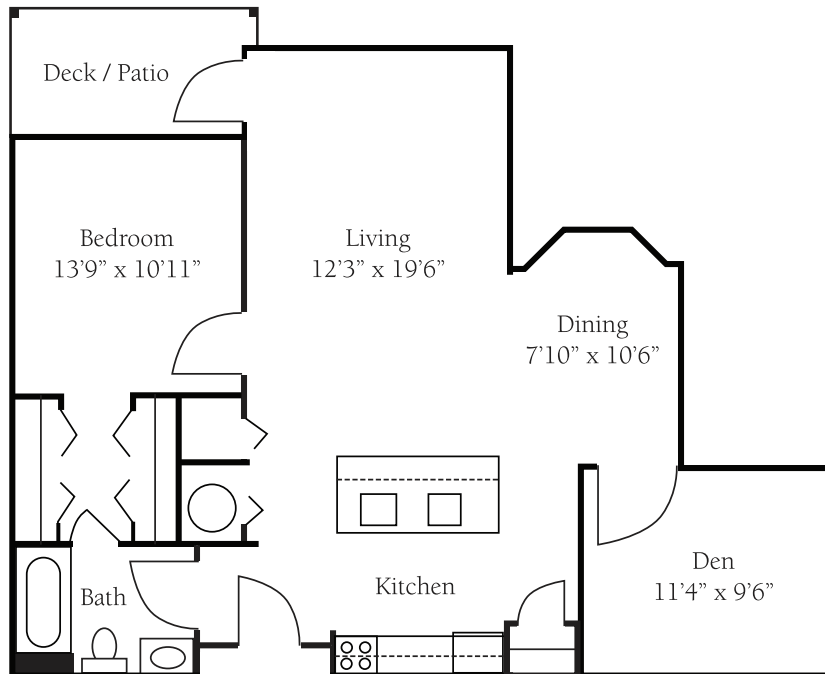

INDEPENDENT LIVING

BARNESLEY
564 Sq. Ft.

BARRINGTON
662 Sq. Ft.

BULLUCK
745 Sq. Ft.

CALLOWAY
945 Sq. Ft.

CALLANWOLDE
975 Sq. Ft.

TARA
1003 Sq. Ft.

MAGNOLIA COTTAGE
1157 Sq. Ft.

MADISON
1201 Sq. Ft.

PERSONALIZED ASSISTED LIVING

CORTLAND
280 Sq. Ft.

BALDWIN
304 Sq. Ft.

JONATHAN
402 Sq. Ft.

RUSSETT
402 Sq. Ft.

MACINTOSH
490 Sq. Ft.

WINESAP
542 Sq. Ft.