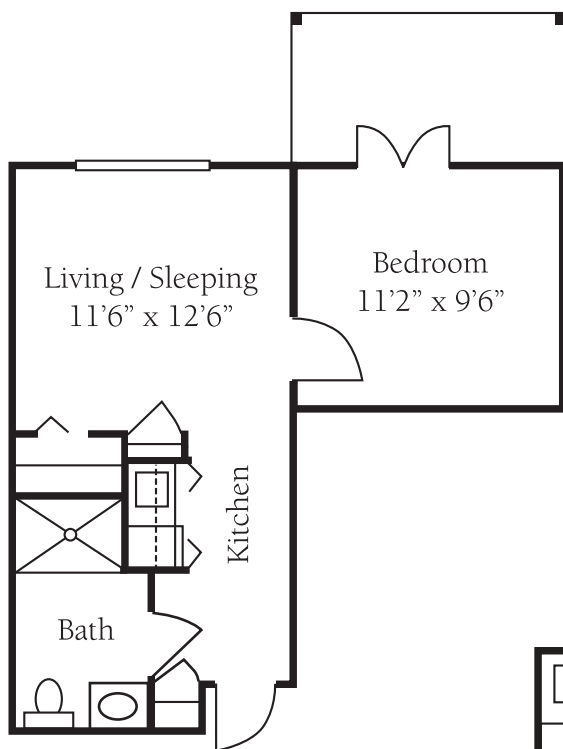

INDEPENDENT LIVING

BARNESLEY
564 Sq. Ft.

BARRINGTON
662 Sq. Ft.

BULLUCK
745 Sq. Ft.

CALLOWAY
945 Sq. Ft.

CALLANWOLDE
975 Sq. Ft.

TARA
1003 Sq. Ft.

MAGNOLIA COTTAGE
1157 Sq. Ft.

MADISON
1201 Sq. Ft.

PERSONALIZED ASSISTED LIVING

CORTLAND
280 Sq. Ft.

BALDWIN
304 Sq. Ft.

JONATHAN
402 Sq. Ft.

RUSSETT
402 Sq. Ft.

MACINTOSH
490 Sq. Ft.

WINESAP
542 Sq. Ft.