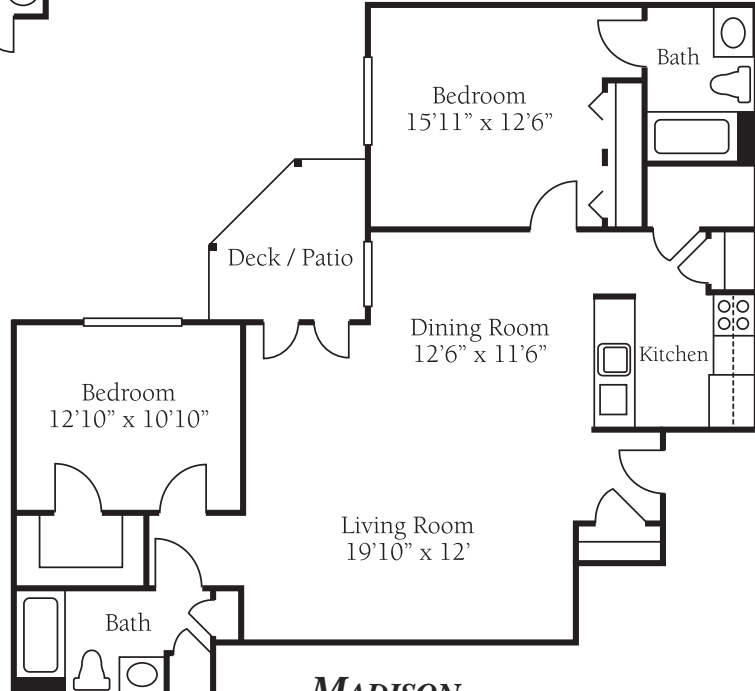

INDEPENDENT LIVING

BARNESLEY
564 Sq. Ft.

BARRINGTON
662 Sq. Ft.

BULLUCK
745 Sq. Ft.

CALLOWAY
945 Sq. Ft.

CALLANWOLDE
975 Sq. Ft.

TARA
1003 Sq. Ft.

MAGNOLIA COTTAGE
1157 Sq. Ft.

MADISON
1201 Sq. Ft.

PERSONALIZED ASSISTED LIVING

CORTLAND
280 Sq. Ft.

BALDWIN
304 Sq. Ft.

JONATHAN
402 Sq. Ft.

RUSSETT
402 Sq. Ft.

MACINTOSH
490 Sq. Ft.

WINESAP
542 Sq. Ft.