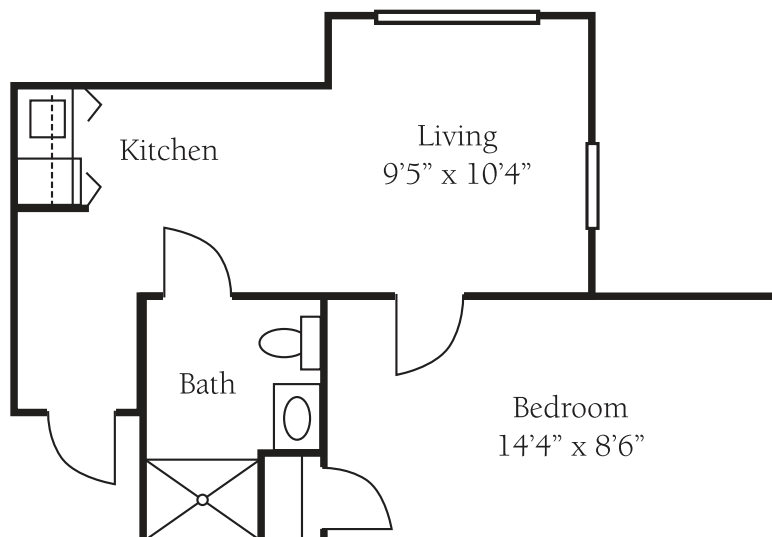

INDEPENDENT LIVING

BARNESLEY
564 Sq. Ft.

BARRINGTON
662 Sq. Ft.

BULLUCK
745 Sq. Ft.

CALLOWAY
945 Sq. Ft.

CALLANWOLDE
975 Sq. Ft.

TARA
1003 Sq. Ft.

MAGNOLIA COTTAGE
1157 Sq. Ft.

MADISON
1201 Sq. Ft.

PERSONALIZED ASSISTED LIVING

CORTLAND
280 Sq. Ft.

BALDWIN
304 Sq. Ft.

JONATHAN
402 Sq. Ft.

RUSSETT
402 Sq. Ft.

MACINTOSH
490 Sq. Ft.

WINESAP
542 Sq. Ft.