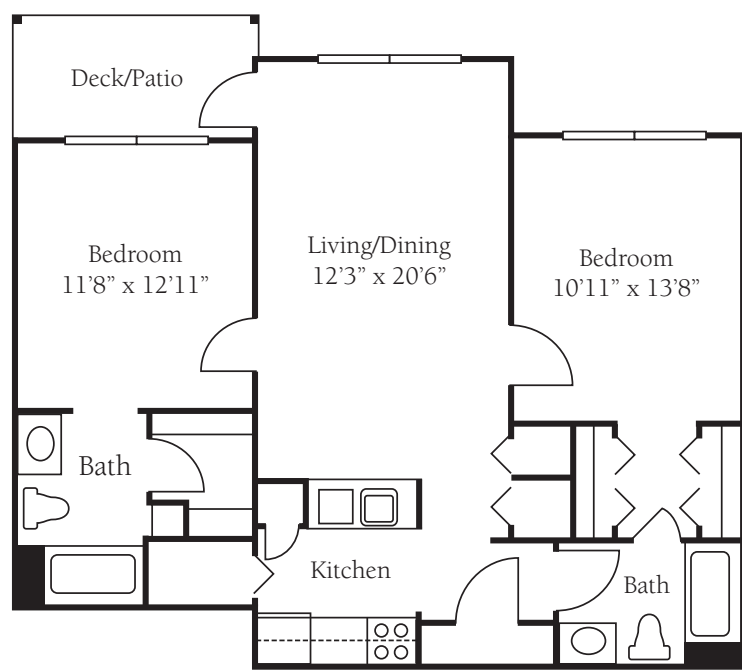

INDEPENDENT LIVING

BARNESLEY
564 Sq. Ft.

BARRINGTON
662 Sq. Ft.

BULLUCK
745 Sq. Ft.

CALLOWAY
945 Sq. Ft.

CALLANWOLDE
975 Sq. Ft.

TARA
1003 Sq. Ft.

MAGNOLIA COTTAGE
1157 Sq. Ft.

MADISON
1201 Sq. Ft.

PERSONALIZED ASSISTED LIVING

CORTLAND
280 Sq. Ft.

BALDWIN
304 Sq. Ft.

JONATHAN
402 Sq. Ft.

RUSSETT
402 Sq. Ft.

MACINTOSH
490 Sq. Ft.

WINESAP
542 Sq. Ft.