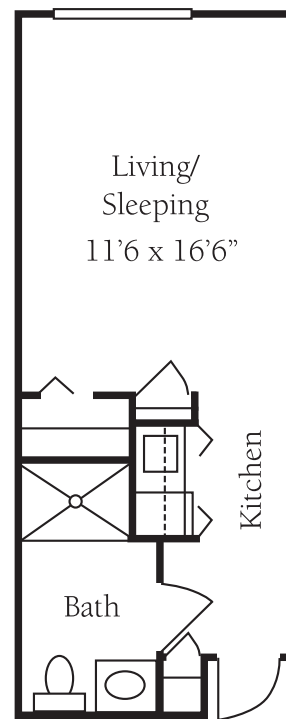

INDEPENDENT LIVING

BARNESLEY
564 Sq. Ft.

BARRINGTON
662 Sq. Ft.

BULLUCK
745 Sq. Ft.

CALLOWAY
945 Sq. Ft.

CALLANWOLDE
975 Sq. Ft.

TARA
1003 Sq. Ft.

MAGNOLIA COTTAGE
1157 Sq. Ft.

MADISON
1201 Sq. Ft.

PERSONALIZED ASSISTED LIVING

CORTLAND
280 Sq. Ft.

BALDWIN
304 Sq. Ft.

JONATHAN
402 Sq. Ft.

RUSSETT
402 Sq. Ft.

MACINTOSH
490 Sq. Ft.

WINESAP
542 Sq. Ft.