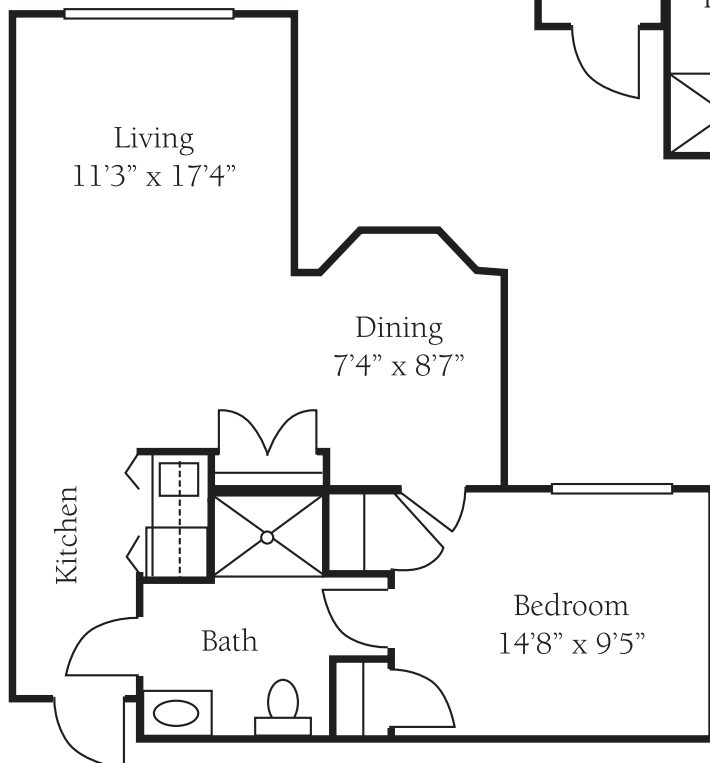

INDEPENDENT LIVING

BARNESLEY
564 Sq. Ft.

BARRINGTON
662 Sq. Ft.

BULLUCK
745 Sq. Ft.

CALLOWAY
945 Sq. Ft.

CALLANWOLDE
975 Sq. Ft.

TARA
1003 Sq. Ft.

MAGNOLIA COTTAGE
1157 Sq. Ft.

MADISON
1201 Sq. Ft.

PERSONALIZED ASSISTED LIVING

CORTLAND
280 Sq. Ft.

BALDWIN
304 Sq. Ft.

JONATHAN
402 Sq. Ft.

RUSSETT
402 Sq. Ft.

MACINTOSH
490 Sq. Ft.

WINESAP
542 Sq. Ft.