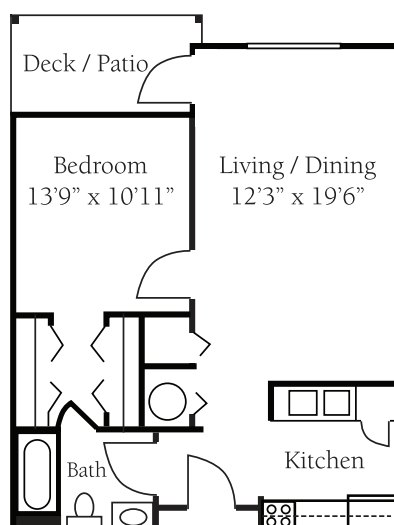

INDEPENDENT LIVING

BARNESLEY
564 Sq. Ft.

BARRINGTON
662 Sq. Ft.

BULLUCK
745 Sq. Ft.

CALLOWAY
945 Sq. Ft.

CALLANWOLDE
975 Sq. Ft.

TARA
1003 Sq. Ft.

MAGNOLIA COTTAGE
1157 Sq. Ft.

MADISON
1201 Sq. Ft.

PERSONALIZED ASSISTED LIVING

CORTLAND
280 Sq. Ft.

BALDWIN
304 Sq. Ft.

JONATHAN
402 Sq. Ft.

RUSSETT
402 Sq. Ft.

MACINTOSH
490 Sq. Ft.

WINESAP
542 Sq. Ft.