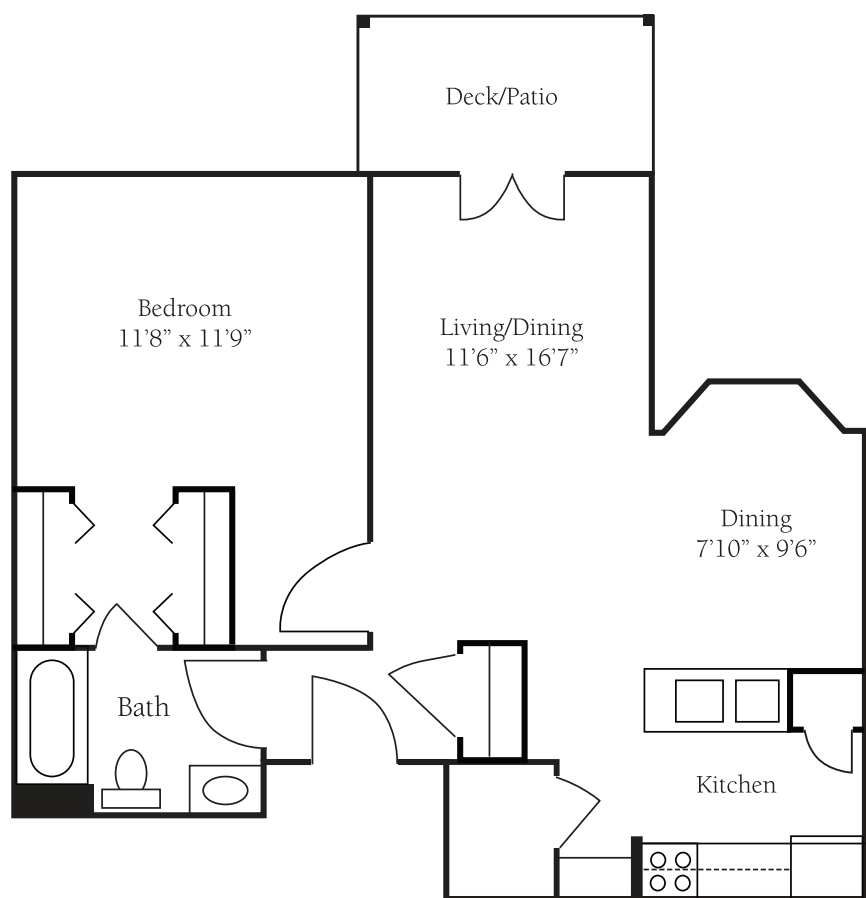

INDEPENDENT LIVING

BARNESLEY
564 Sq. Ft.

BARRINGTON
662 Sq. Ft.

BULLUCK
745 Sq. Ft.

CALLOWAY
945 Sq. Ft.

CALLANWOLDE
975 Sq. Ft.

TARA
1003 Sq. Ft.

MAGNOLIA COTTAGE
1157 Sq. Ft.

MADISON
1201 Sq. Ft.

PERSONALIZED ASSISTED LIVING

CORTLAND
280 Sq. Ft.

BALDWIN
304 Sq. Ft.

JONATHAN
402 Sq. Ft.

RUSSETT
402 Sq. Ft.

MACINTOSH
490 Sq. Ft.

WINESAP
542 Sq. Ft.