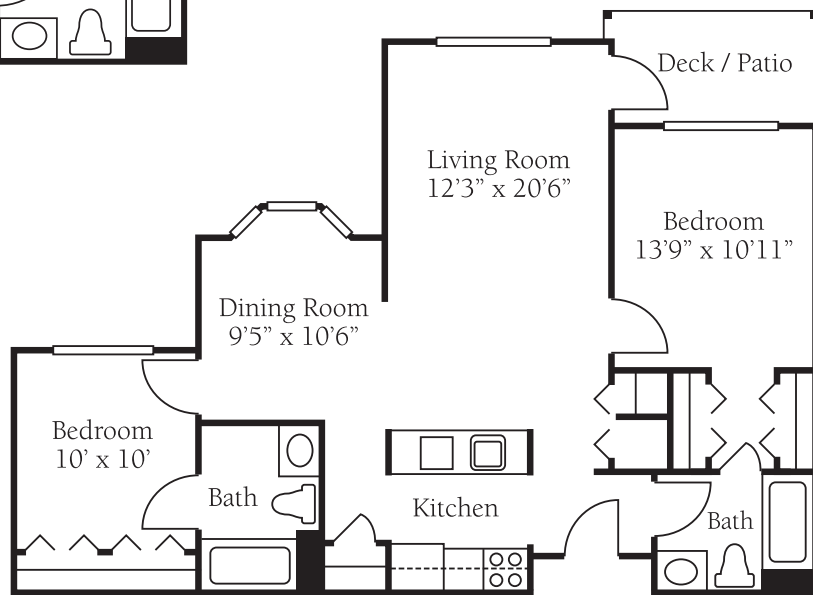

INDEPENDENT LIVING

BARNESLEY
564 Sq. Ft.

BARRINGTON
662 Sq. Ft.

BULLUCK
745 Sq. Ft.

CALLOWAY
945 Sq. Ft.

CALLANWOLDE
975 Sq. Ft.

TARA
1003 Sq. Ft.

MAGNOLIA COTTAGE
1157 Sq. Ft.

MADISON
1201 Sq. Ft.

PERSONALIZED ASSISTED LIVING

CORTLAND
280 Sq. Ft.

BALDWIN
304 Sq. Ft.

JONATHAN
402 Sq. Ft.

RUSSETT
402 Sq. Ft.

MACINTOSH
490 Sq. Ft.

WINESAP
542 Sq. Ft.